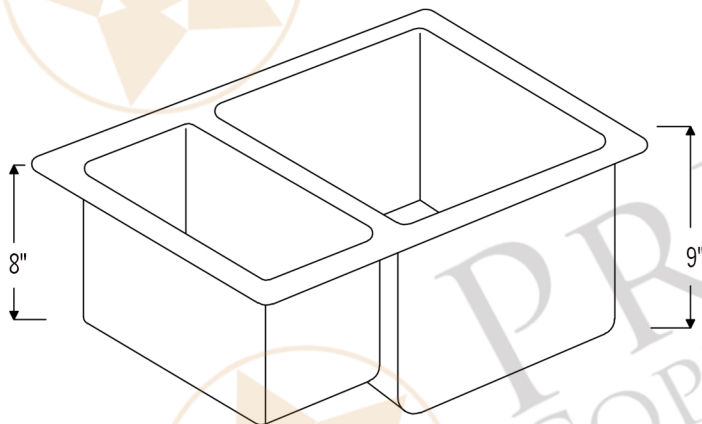

PREMIER
COPPER PRODUCTS

MODEL NUMBER: K25DB33199

- Description: 33" Hammered Copper Kitchen 25/75 Double Basin Sink
- Outer Dimension: 33" x 19" x 9"
- Inner Dimension: L: 9" x 17" x 8" / R: 21" x 17" x 9"
- Rim: 1"
- Divider: 1" Wide (Optimized)
- Drain Opening: 3.5"
- Finish: Oil Rubbed Bronze

CODE/STANDARD COMPLIANCE

* IAPMO/cUPC LISTED

* ORB: Oil Rubbed Bronze

THIS PRODUCT IS HAND CRAFTED, SMALL VARIANCES IN COLOR AND SIZE MAY OCCUR.
DO NOT MAKE ANY INSTALLATION CUTS UNTIL YOU RECEIVE YOUR ITEM(S).