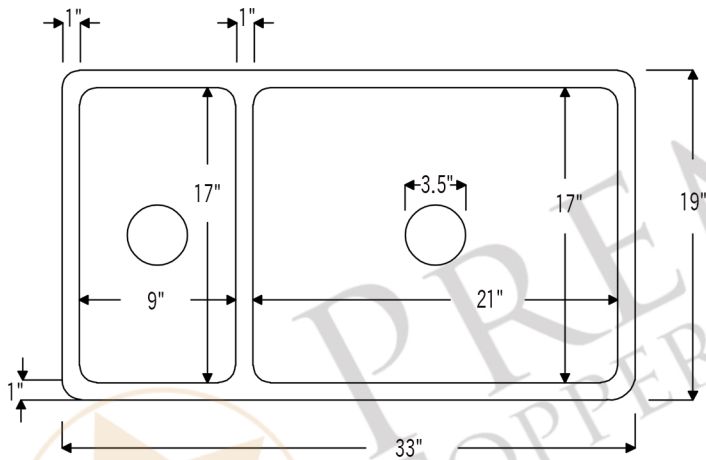

PREMIER  
COPPER PRODUCTS

MODEL NUMBER: K25DB33199

- \* Description: 33" Hammered Copper Kitchen 25/75 Double Basin Sink
- \* Outer Dimension: 33" x 19" x 9"
- \* Inner Dimension: L: 9" x 17" x 8" / R: 21" x 17" x 9"
- \* Rim: 1"
- \* Divider: 1" Wide (Optimized)
- \* Drain Opening: 3.5"
- \* Finish: Oil Rubbed Bronze

CODE/STANDARD COMPLIANCE

\* IAPMO/cUPC LISTED

\* ORB: Oil Rubbed Bronze

THIS PRODUCT IS HAND CRAFTED, SMALL VARIANCES IN COLOR AND SIZE MAY OCCUR.  
DO NOT MAKE ANY INSTALLATION CUTS UNTIL YOU RECEIVE YOUR ITEM(S).