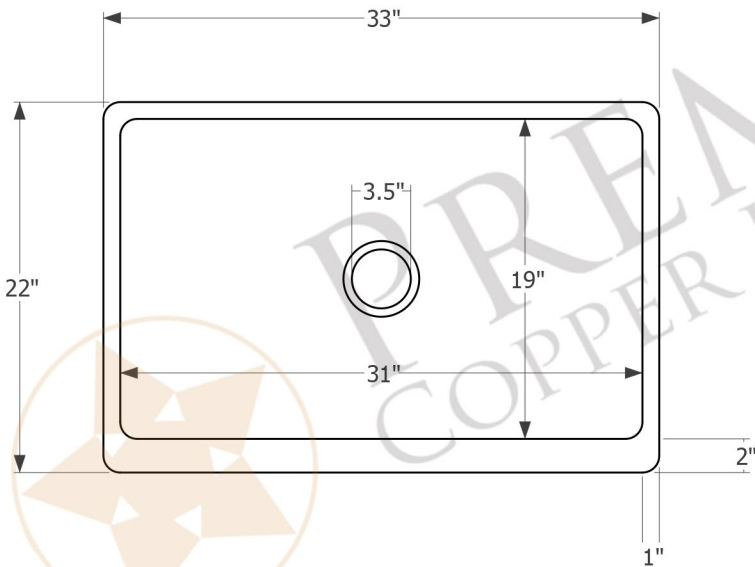

PREMIER
COPPER PRODUCTS

MODEL NUMBER: KASWHT33229

- * Description: 33" Hammered Copper Kitchen Apron Single Basin Sink
- * Outer Dimension: 33" x 22" x 9"
- * Inner Dimension: 31" x 19" x 9"
- * Rim: Back, Left, Right - 1" / Front - 2"
- * Drain Opening: 3.5"
- * Finish: Glazed White Apron w/ Patina Interior

THIS PRODUCT IS HAND CRAFTED, SMALL VARIANCES IN COLOR AND SIZE MAY OCCUR.
DO NOT MAKE ANY INSTALLATION CUTS UNTIL YOU RECEIVE YOUR ITEM(S).