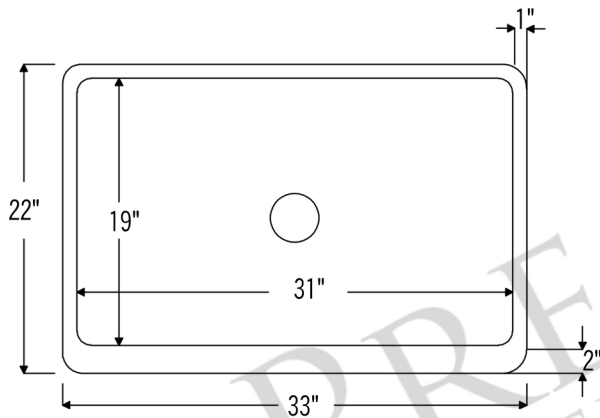

PREMIER COPPER PRODUCTS

MODEL NUMBER: KASDB33229ST

- Description: 33" Hammered Copper Kitchen Apron Single Basin Sink
- Outer Dimension: 33" x 22" x 9"
- Inner Dimension: 31" x 19" x 9"
- Rim: Back, Left, Right - 1" / Front - 2"
- Drain Opening: 3.5"
- Finish: Oil Rubbed Bronze
- Design: Star

CODE/STANDARD COMPLIANCE

* IAPMO/cUPC LISTED

* ORB: Oil Rubbed Bronze

THIS PRODUCT IS HAND CRAFTED, SMALL VARIANCES IN COLOR AND SIZE MAY OCCUR.
DO NOT MAKE ANY INSTALLATION CUTS UNTIL YOU RECEIVE YOUR ITEM(S).