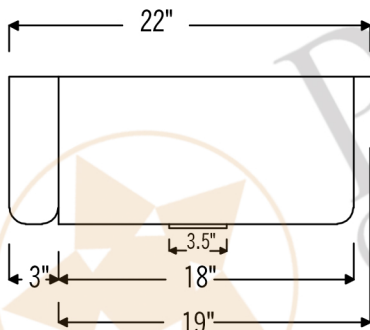

PREMIER COPPER PRODUCTS

MODEL NUMBER: KASDB33229ST

- Description: 33" Hammered Copper Kitchen Apron Single Basin Sink
- Outer Dimension: 33" x 22" x 9"
- Inner Dimension: 31" x 19" x 9"
- Rim: Back, Left, Right - 1" / Front - 2"
- Drain Opening: 3.5"
- Finish: Oil Rubbed Bronze
- Design: Star

CODE/STANDARD COMPLIANCE

* IAPMO/cUPC LISTED

* ORB: Oil Rubbed Bronze

THIS PRODUCT IS HAND CRAFTED, SMALL VARIANCES IN COLOR AND SIZE MAY OCCUR.
DO NOT MAKE ANY INSTALLATION CUTS UNTIL YOU RECEIVE YOUR ITEM(S).