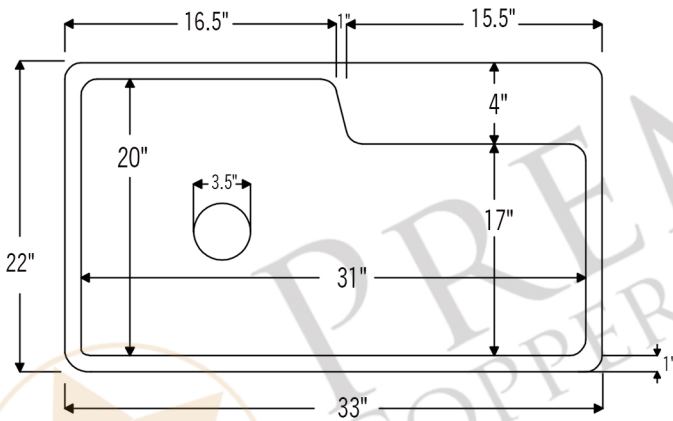

PREMIER  
COPPER PRODUCTS

MODEL NUMBER: KSFDB33229

- \* Description: 33" Hammered Copper Kitchen Single Basin Sink w/ Space for Faucet
- \* Outer Dimension: 33" x 22" x 9"
- \* Inner Dimension: 31" x 20" x 9"
- \* Space for Faucet: 15.5" x 4"
- \* Rim: 1"
- \* Drain Opening: 3.5"
- \* Finish: Oil Rubbed Bronze

CODE/STANDARD COMPLIANCE

\* IAPMO/cUPC LISTED

\* ORB: Oil Rubbed Bronze

THIS PRODUCT IS HAND CRAFTED, SMALL VARIANCES IN COLOR AND SIZE MAY OCCUR.  
DO NOT MAKE ANY INSTALLATION CUTS UNTIL YOU RECEIVE YOUR ITEM(S).