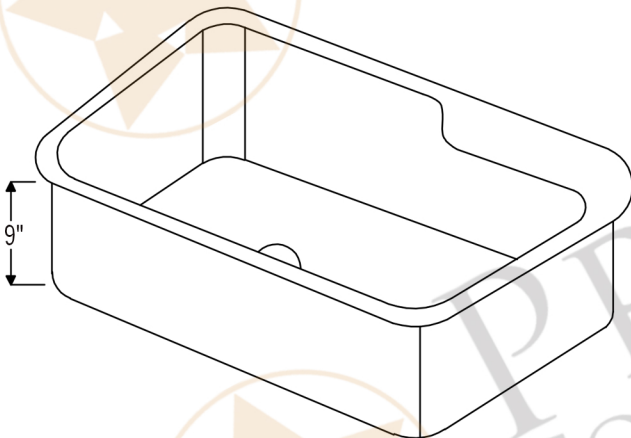

PREMIER
COPPER PRODUCTS

MODEL NUMBER: KSFDB33229

- Description: 33" Hammered Copper Kitchen Single Basin Sink w/ Space for Faucet
- Outer Dimension: 33" x 22" x 9"
- Inner Dimension: 31" x 20" x 9"
- Space for Faucet: 15.5" x 4"
- Rim: 1"
- Drain Opening: 3.5"
- Finish: Oil Rubbed Bronze

CODE/STANDARD COMPLIANCE

* IAPMO/cUPC LISTED

* ORB: Oil Rubbed Bronze

THIS PRODUCT IS HAND CRAFTED, SMALL VARIANCES IN COLOR AND SIZE MAY OCCUR.
DO NOT MAKE ANY INSTALLATION CUTS UNTIL YOU RECEIVE YOUR ITEM(S).