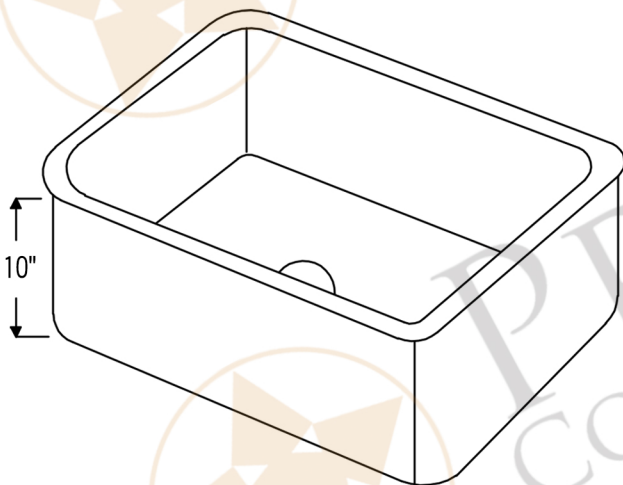

PREMIER
COPPER PRODUCTS

CODE/STANDARD COMPLIANCE

* IAPMO/cUPC LISTED

MODEL NUMBER: TFKSDB331910

DESCRIPTION: Terra Firma 33" Traditional Kitchen Sink

OUTER DIMENSION: 33" x 19" x 10"

INNER DIMENSION: 31" x 17" x 10"

RIM: 1"

TEXTURE: Terra Firma

FINISH: Living Copper / Oil Rubbed Bronze

DRAIN OPENING: 3.5"

THIS PRODUCT IS HAND CRAFTED, SMALL VARIANCES IN COLOR AND SIZE MAY OCCUR.
DO NOT MAKE ANY INSTALLATION CUTS UNTIL YOU RECEIVE YOUR ITEM(S).