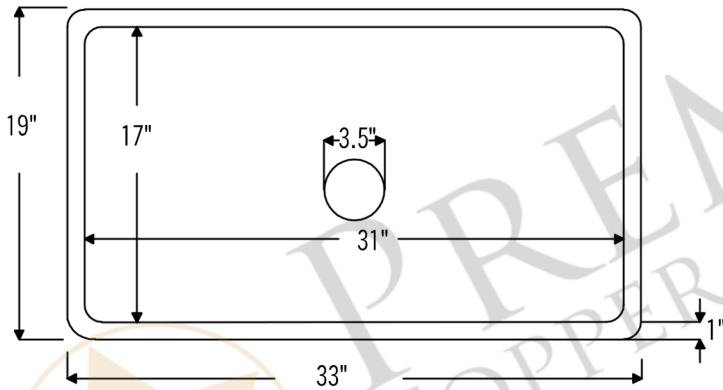

PREMIER
COPPER PRODUCTS

CODE/STANDARD COMPLIANCE

* IAPMO/cUPC LISTED

MODEL NUMBER: TFKSDB331910

DESCRIPTION: Terra Firma 33" Traditional Kitchen Sink

OUTER DIMENSION: 33" x 19" x 10"

INNER DIMENSION: 31" x 17" x 10"

RIM: 1"

TEXTURE: Terra Firma

FINISH: Living Copper / Oil Rubbed Bronze

DRAIN OPENING: 3.5"

THIS PRODUCT IS HAND CRAFTED, SMALL VARIANCES IN COLOR AND SIZE MAY OCCUR.
DO NOT MAKE ANY INSTALLATION CUTS UNTIL YOU RECEIVE YOUR ITEM(S).