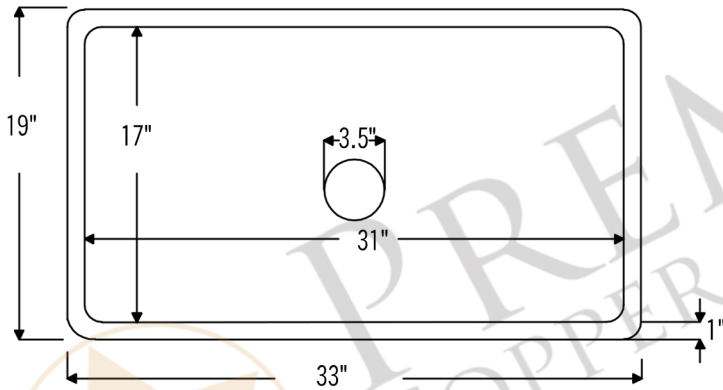

# PREMIER COPPER PRODUCTS

CODE/STANDARD COMPLIANCE  
\* IAPMO/cUPC LISTED

MODEL NUMBER: TFKSEN331910

DESCRIPTION: Terra Firma 33" Traditional Kitchen Sink

OUTER DIMENSION: 33" x 19" x 10"

INNER DIMENSION: 31" x 17" x 10"

RIM: 1"

TEXTURE: Terra Firma

FINISH: Nickel

DRAIN OPENING: 3.5"

THIS PRODUCT IS HAND CRAFTED, SMALL VARIANCES IN COLOR AND SIZE MAY OCCUR.  
DO NOT MAKE ANY INSTALLATION CUTS UNTIL YOU RECEIVE YOUR ITEM(S).