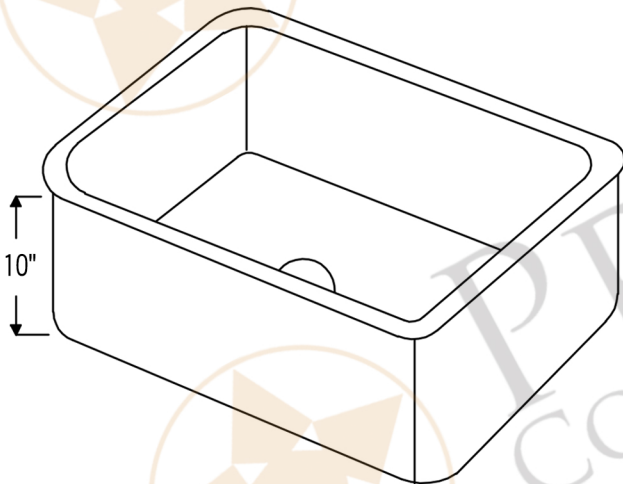

# PREMIER COPPER PRODUCTS

CODE/STANDARD COMPLIANCE  
\* IAPMO/cUPC LISTED

MODEL NUMBER: TFKSEN331910

DESCRIPTION: Terra Firma 33" Traditional Kitchen Sink

OUTER DIMENSION: 33" x 19" x 10"

INNER DIMENSION: 31" x 17" x 10"

RIM: 1"

TEXTURE: Terra Firma

FINISH: Nickel

DRAIN OPENING: 3.5"

THIS PRODUCT IS HAND CRAFTED, SMALL VARIANCES IN COLOR AND SIZE MAY OCCUR.  
DO NOT MAKE ANY INSTALLATION CUTS UNTIL YOU RECEIVE YOUR ITEM(S).