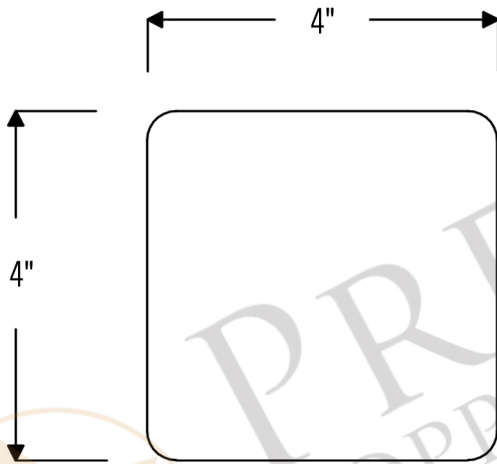

PREMIER
COPPER PRODUCTS

MODEL NUMBER: T4DBH

- * Description: 4" x 4" Hammered Copper Tile
- * Outer Dimension: 4" x 4"
- * Finish: Oil Rubbed Bronze

THIS PRODUCT IS HAND CRAFTED, SMALL VARIANCES IN COLOR AND SIZE MAY OCCUR.
PREMIER COPPER PRODUCTS DOES NOT SUGGEST CUTTING THE TILES.