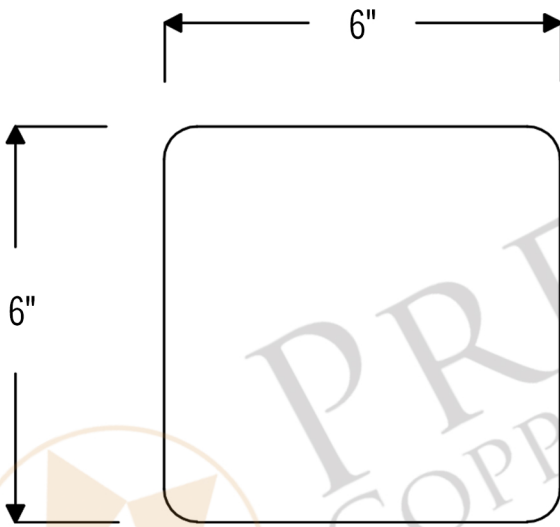

PREMIER  
COPPER PRODUCTS

MODEL NUMBER: T6DBH

- \* Description: 6" x 6" Hammered Copper Tile
- \* Outer Dimension: 6" x 6"
- \* Finish: Oil Rubbed Bronze

THIS PRODUCT IS HAND CRAFTED, SMALL VARIANCES IN COLOR AND SIZE MAY OCCUR.  
PREMIER COPPER PRODUCTS DOES NOT SUGGEST CUTTING THE TILES.