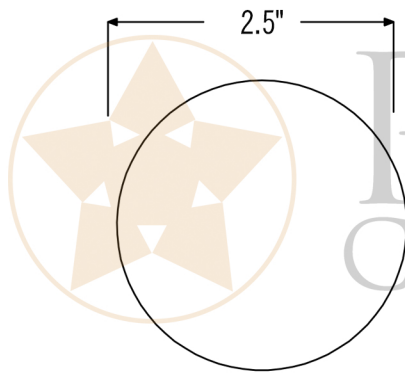

PREMIER
COPPER PRODUCTS

MODEL NUMBER: D-208PC

- Description: 1.5" Non-Overflow Pop-Up Bathroom Sink Drain
- Design: Push Pop Top
- Overall Length: 8.75"
- Down Pipe Width: 1.25"
- Push Pop Top Dimension: 2.5"
- Thread Length: 2.75"
- Finish: Polished Copper
- CA Prop 65 Compliant

* PC: Polished Copper

Push Pop Top