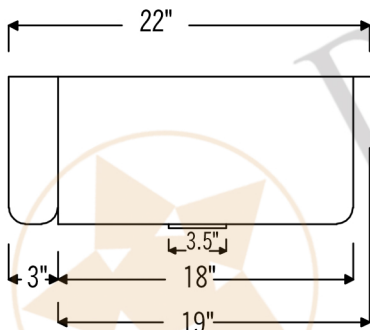

PREMIER COPPER PRODUCTS

MODEL NUMBER: KASDB33229F

- Description: 33" Hammered Copper Kitchen Apron Single Basin Sink
- Outer Dimension: 33" x 22" x 9"
- Inner Dimension: 31" x 19" x 9"
- Rim: Back, Left, Right - 1" / Front - 2"
- Drain Opening: 3.5"
- Finish: Oil Rubbed Bronze
- Design: Fleur De Lis

CODE/STANDARD COMPLIANCE

* IAPMO/cUPC LISTED

* ORB: Oil Rubbed Bronze

THIS PRODUCT IS HAND CRAFTED, SMALL VARIANCES IN COLOR AND SIZE MAY OCCUR.
DO NOT MAKE ANY INSTALLATION CUTS UNTIL YOU RECEIVE YOUR ITEM(S).