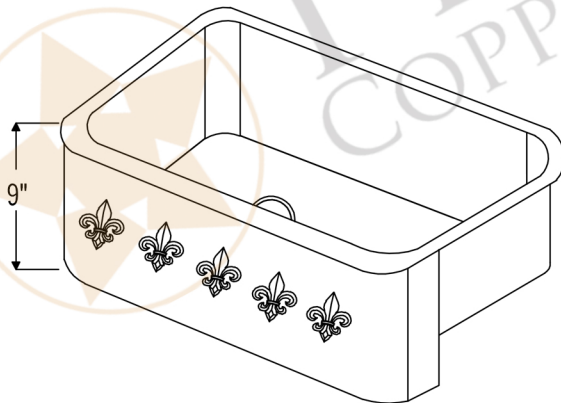

PREMIER COPPER PRODUCTS

MODEL NUMBER: KASDB33229F

- Description: 33" Hammered Copper Kitchen Apron Single Basin Sink
- Outer Dimension: 33" x 22" x 9"
- Inner Dimension: 31" x 19" x 9"
- Rim: Back, Left, Right - 1" / Front - 2"
- Drain Opening: 3.5"
- Finish: Oil Rubbed Bronze
- Design: Fleur De Lis

CODE/STANDARD COMPLIANCE

* IAPMO/cUPC LISTED

* ORB: Oil Rubbed Bronze

THIS PRODUCT IS HAND CRAFTED, SMALL VARIANCES IN COLOR AND SIZE MAY OCCUR.
DO NOT MAKE ANY INSTALLATION CUTS UNTIL YOU RECEIVE YOUR ITEM(S).