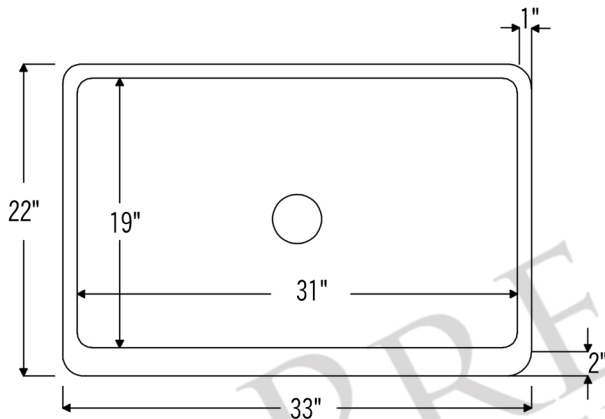

PREMIER COPPER PRODUCTS

MODEL NUMBER: KASDB33229F

- Description: 33" Hammered Copper Kitchen Apron Single Basin Sink
- Outer Dimension: 33" x 22" x 9"
- Inner Dimension: 31" x 19" x 9"
- Rim: Back, Left, Right - 1" / Front - 2"
- Drain Opening: 3.5"
- Finish: Oil Rubbed Bronze
- Design: Fleur De Lis

CODE/STANDARD COMPLIANCE

* IAPMO/cUPC LISTED

* ORB: Oil Rubbed Bronze

THIS PRODUCT IS HAND CRAFTED, SMALL VARIANCES IN COLOR AND SIZE MAY OCCUR.
DO NOT MAKE ANY INSTALLATION CUTS UNTIL YOU RECEIVE YOUR ITEM(S).