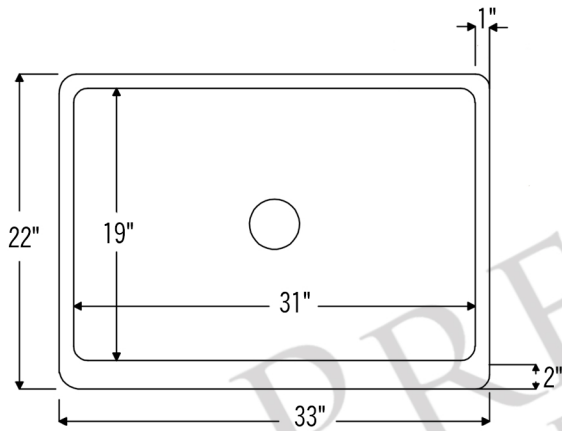

PREMIER
COPPER PRODUCTS

MODEL NUMBER: KASDB33229S

- * Description: 33" Hammered Copper Kitchen Apron Single Basin Sink
- * Outer Dimension: 33" x 22" x 9"
- * Inner Dimension: 31" x 19" x 9"
- * Rim: Back, Left, Right - 1" / Front - 2"
- * Drain Opening: 3.5"
- * Finish: Oil Rubbed Bronze
- * Design: Scroll

CODE/STANDARD COMPLIANCE

* IAPMO/cUPC LISTED

THIS PRODUCT IS HAND CRAFTED, SMALL VARIANCES IN COLOR AND SIZE MAY OCCUR.
DO NOT MAKE ANY INSTALLATION CUTS UNTIL YOU RECEIVE YOUR ITEM(S).