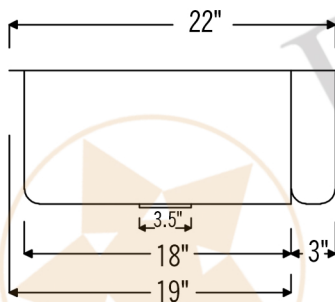

PREMIER
COPPER PRODUCTS

MODEL NUMBER: KASDB33229S

- Description: 33" Hammered Copper Kitchen Apron Single Basin Sink
- Outer Dimension: 33" x 22" x 9"
- Inner Dimension: 31" x 19" x 9"
- Rim: Back, Left, Right - 1" / Front - 2"
- Drain Opening: 3.5"
- Finish: Oil Rubbed Bronze
- Design: Scroll

CODE/STANDARD COMPLIANCE

* IAPMO/cUPC LISTED

THIS PRODUCT IS HAND CRAFTED, SMALL VARIANCES IN COLOR AND SIZE MAY OCCUR.
DO NOT MAKE ANY INSTALLATION CUTS UNTIL YOU RECEIVE YOUR ITEM(S).