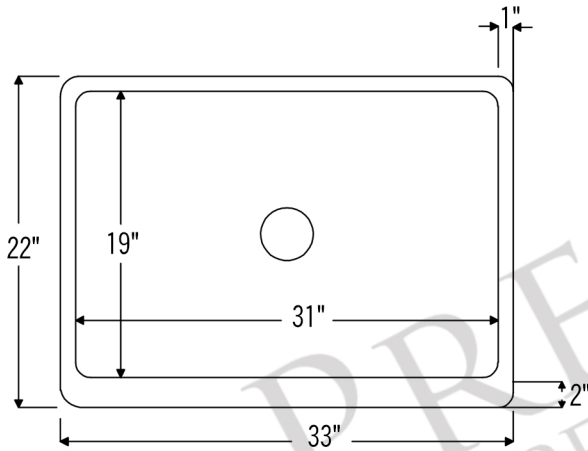

PREMIER COPPER PRODUCTS

MODEL NUMBER: KASDB33229S-NB

- Description: 33" Hammered Copper Kitchen Apron Single Basin Sink with Scroll Design & Apron Front Nickel Background
- Outer Dimension: 33" x 22" x 9"
- Inner Dimension: 31" x 19" x 9"
- Rim: Back, Left, Right - 1" / Front - 2"
- Drain Opening: 3.5"
- Finish: Oil Rubbed Bronze and Nickel
- Design: Scroll

CODE/STANDARD COMPLIANCE

* IAPMO/cUPC LISTED

* ORB: Oil Rubbed Bronze

THIS PRODUCT IS HAND CRAFTED, SMALL VARIANCES IN COLOR AND SIZE MAY OCCUR.
DO NOT MAKE ANY INSTALLATION CUTS UNTIL YOU RECEIVE YOUR ITEM(S).