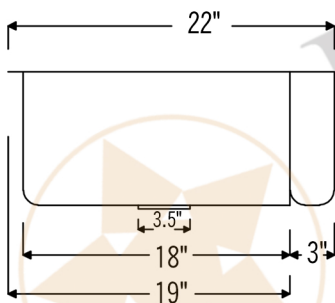

PREMIER COPPER PRODUCTS

MODEL NUMBER: KASDB33229S-NB

- Description: 33" Hammered Copper Kitchen Apron Single Basin Sink with Scroll Design & Apron Front Nickel Background
- Outer Dimension: 33" x 22" x 9"
- Inner Dimension: 31" x 19" x 9"
- Rim: Back, Left, Right - 1" / Front - 2"
- Drain Opening: 3.5"
- Finish: Oil Rubbed Bronze and Nickel
- Design: Scroll

CODE/STANDARD COMPLIANCE

* IAPMO/cUPC LISTED

* ORB: Oil Rubbed Bronze

THIS PRODUCT IS HAND CRAFTED, SMALL VARIANCES IN COLOR AND SIZE MAY OCCUR.
DO NOT MAKE ANY INSTALLATION CUTS UNTIL YOU RECEIVE YOUR ITEM(S).