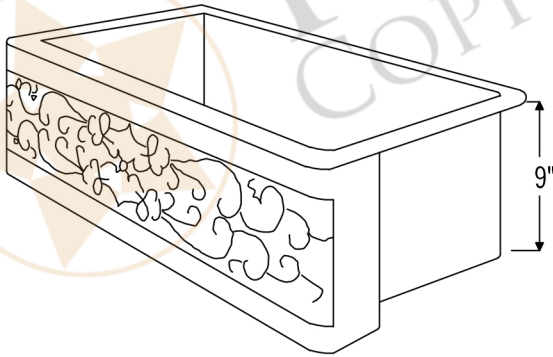

PREMIER COPPER PRODUCTS

MODEL NUMBER: KASDB33229S-NB

- * Description: 33" Hammered Copper Kitchen Apron Single Basin Sink with Scroll Design & Apron Front Nickel Background
- * Outer Dimension: 33" x 22" x 9"
- * Inner Dimension: 31" x 19" x 9"
- * Rim: Back, Left, Right - 1" / Front - 2"
- * Drain Opening: 3.5"
- * Finish: Oil Rubbed Bronze and Nickel
- * Design: Scroll

CODE/STANDARD COMPLIANCE

* IAPMO/cUPC LISTED

* ORB: Oil Rubbed Bronze

THIS PRODUCT IS HAND CRAFTED, SMALL VARIANCES IN COLOR AND SIZE MAY OCCUR.
DO NOT MAKE ANY INSTALLATION CUTS UNTIL YOU RECEIVE YOUR ITEM(S).