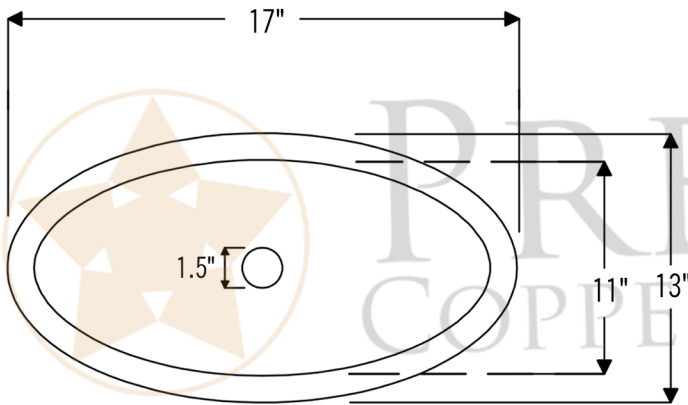

PREMIER
COPPER PRODUCTS

MODEL NUMBER: L017REN

- Description: 17" Oval Self Rimming Hammered Copper Sink in Nickel
- Outer Dimension: 17" x 13" x 5"
- Inner Dimension: 15" x 11" x 5"
- Rim: 1" Rolled Rim
- Drain Opening: 1.5"
- Finish: Nickel

CODE/STANDARD COMPLIANCE

* IAPMO/cUPC LISTED

THIS PRODUCT IS HAND CRAFTED, SMALL VARIANCES IN COLOR AND SIZE MAY OCCUR.
DO NOT MAKE ANY INSTALLATION CUTS UNTIL YOU RECEIVE YOUR ITEM(S).