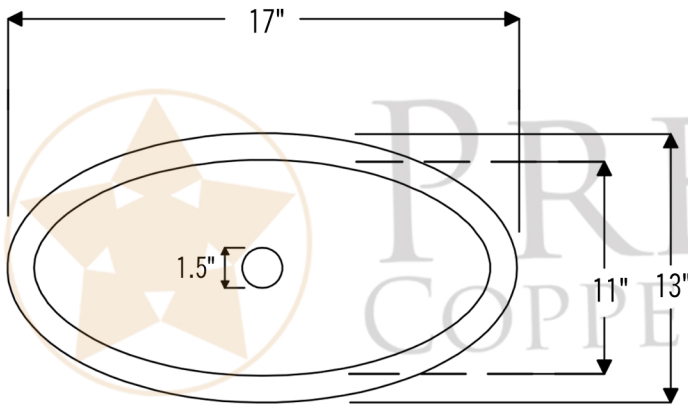

PREMIER
COPPER PRODUCTS

MODEL NUMBER: L017RPC

- Description: 17" Oval Self Rimming Hammered Copper Sink in Polished Copper
- Outer Dimension: 17" x 13" x 5"
- Inner Dimension: 15" x 11" x 5"
- Rim: 1" Rolled Rim
- Drain Opening: 1.5"
- Finish: Polished Copper

CODE/STANDARD COMPLIANCE

* IAPMO/cUPC LISTED

THIS PRODUCT IS HAND CRAFTED, SMALL VARIANCES IN COLOR AND SIZE MAY OCCUR.
DO NOT MAKE ANY INSTALLATION CUTS UNTIL YOU RECEIVE YOUR ITEM(S).