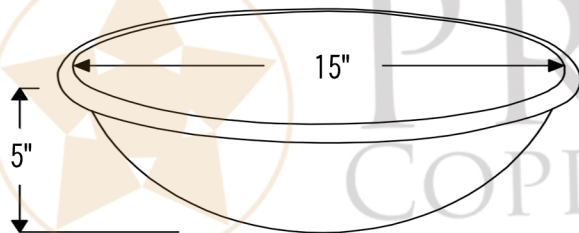

PREMIER
COPPER PRODUCTS

MODEL NUMBER: L017RPC

- Description: 17" Oval Self Rimming Hammered Copper Sink in Polished Copper
- Outer Dimension: 17" x 13" x 5"
- Inner Dimension: 15" x 11" x 5"
- Rim: 1" Rolled Rim
- Drain Opening: 1.5"
- Finish: Polished Copper

CODE/STANDARD COMPLIANCE

* IAPMO/cUPC LISTED

THIS PRODUCT IS HAND CRAFTED, SMALL VARIANCES IN COLOR AND SIZE MAY OCCUR.
DO NOT MAKE ANY INSTALLATION CUTS UNTIL YOU RECEIVE YOUR ITEM(S).