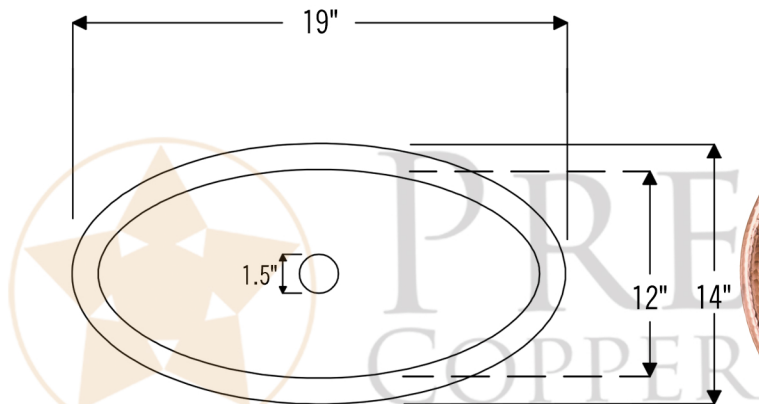

PREMIER
COPPER PRODUCTS

MODEL NUMBER: L019RPC

- Description: 19" Self Rimming Hammered Copper Bathroom Sink in Polished Copper
- Outer Dimension: 19" x 14" x 6"
- Inner Dimension: 17" x 12" x 6"
- Rim: 1" Rolled Rim
- Drain Opening: 1.5"
- Finish: Polished Copper

CODE/STANDARD COMPLIANCE

* IAPMO/cUPC LISTED

THIS PRODUCT IS HAND CRAFTED, SMALL VARIANCES IN COLOR AND SIZE MAY OCCUR.
DO NOT MAKE ANY INSTALLATION CUTS UNTIL YOU RECEIVE YOUR ITEM(S).