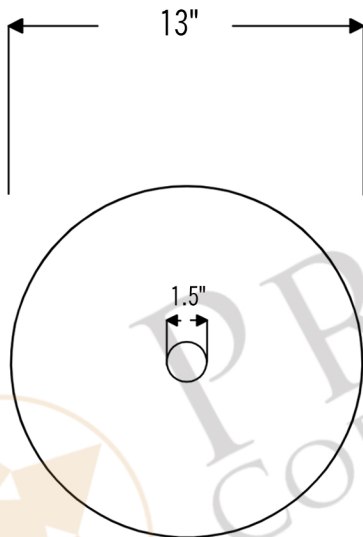

PREMIER
COPPER PRODUCTS

MODEL NUMBER: VR13BDB

- Description: Small Round Vessel Hammered Copper Sink
- Outer Dimension: 13" x 6"
- Drain Opening: 1.5"
- Finish: Oil Rubbed Bronze

CODE/STANDARD COMPLIANCE

* IAPMO/cUPC LISTED

* ORB: Oil Rubbed Bronze

THIS PRODUCT IS HAND CRAFTED, SMALL VARIANCES IN COLOR AND SIZE MAY OCCUR.
DO NOT MAKE ANY INSTALLATION CUTS UNTIL YOU RECEIVE YOUR ITEM(S).