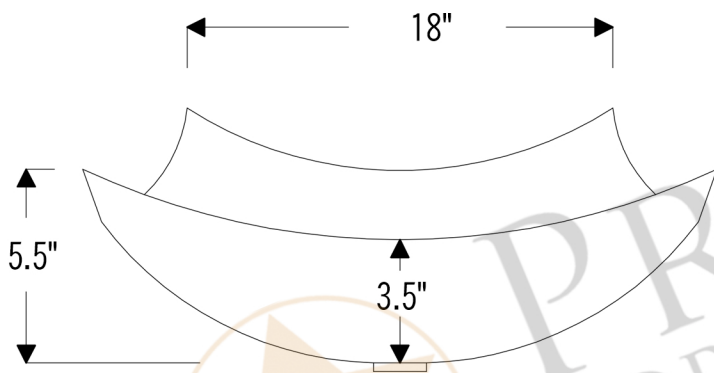

PREMIER
COPPER PRODUCTS

MODEL NUMBER: VREC18MSDB

- Description: 18" Rectangle Modern Slope Vessel Hammered Copper Sink
- Outer Dimension: 18" x 13.5" x 5.5"
- Installation Type: Vessel, Above Counter 5.5"
- Center Height: 3.5"
- Drain Opening: 1.5"
- Finish: Oil Rubbed Bronze

CODE/STANDARD COMPLIANCE

* IAPMO/cUPC LISTED

THIS PRODUCT IS HAND CRAFTED, SMALL VARIANCES IN COLOR AND SIZE MAY OCCUR.
DO NOT MAKE ANY INSTALLATION CUTS UNTIL YOU RECEIVE YOUR ITEM(S).