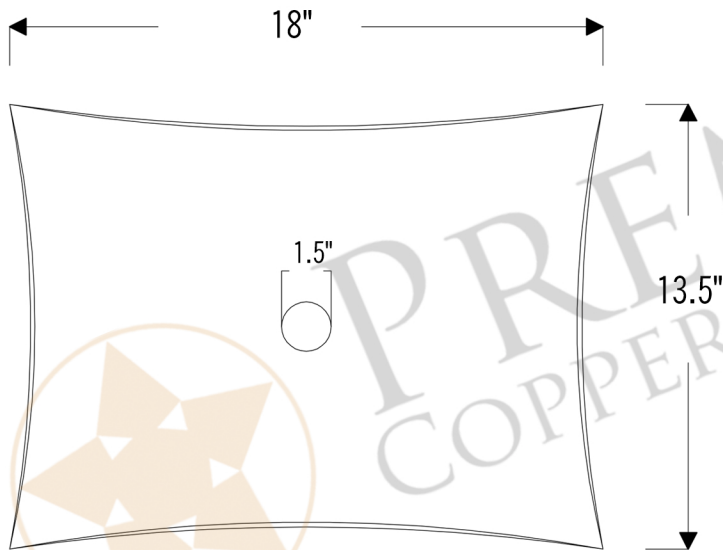

PREMIER
COPPER PRODUCTS

MODEL NUMBER: VREC18MSDB

- * Description: 18" Rectangle Modern Slope Vessel Hammered Copper Sink
- * Outer Dimension: 18" x 13.5" x 5.5"
- * Installation Type: Vessel, Above Counter 5.5"
- * Center Height: 3.5"
- * Drain Opening: 1.5"
- * Finish: Oil Rubbed Bronze

CODE/STANDARD COMPLIANCE

* IAPMO/cUPC LISTED

THIS PRODUCT IS HAND CRAFTED, SMALL VARIANCES IN COLOR AND SIZE MAY OCCUR.
DO NOT MAKE ANY INSTALLATION CUTS UNTIL YOU RECEIVE YOUR ITEM(S).