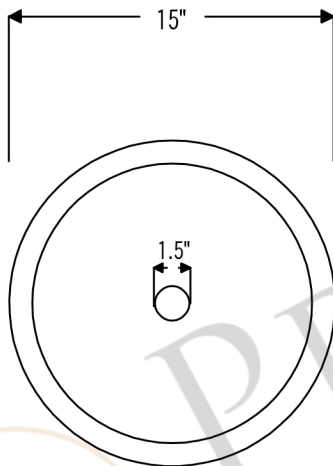

PREMIER
COPPER PRODUCTS

MODEL NUMBER: VRT15DB

- Description: Round Vessel Tub Hammered Copper Sink
- Outer Dimension: 15" x 6"
- Inner Dimension: 13" x 4.5"
- Skirt Dimension: 1.5"
- Bottom of Sink Floor to Top of Rim Dimension: 4.5"
- Rim: 1" Decorative Rolled Rim
- Drain Opening: 1.5"
- Finish: Oil Rubbed Bronze

CODE/STANDARD COMPLIANCE

* IAPMO/cUPC LISTED

* ORB: Oil Rubbed Bronze

THIS PRODUCT IS HAND CRAFTED, SMALL VARIANCES IN COLOR AND SIZE MAY OCCUR.
DO NOT MAKE ANY INSTALLATION CUTS UNTIL YOU RECEIVE YOUR ITEM(S).