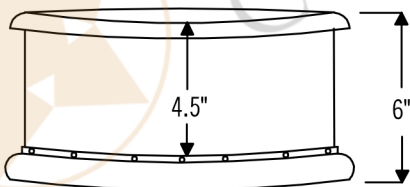

PREMIER
COPPER PRODUCTS

MODEL NUMBER: VRT15DB

- Description: Round Vessel Tub Hammered Copper Sink
- Outer Dimension: 15" x 6"
- Inner Dimension: 13" x 4.5"
- Skirt Dimension: 1.5"
- Bottom of Sink Floor to Top of Rim Dimension: 4.5"
- Rim: 1" Decorative Rolled Rim
- Drain Opening: 1.5"
- Finish: Oil Rubbed Bronze

CODE/STANDARD COMPLIANCE

* IAPMO/cUPC LISTED

* ORB: Oil Rubbed Bronze

THIS PRODUCT IS HAND CRAFTED, SMALL VARIANCES IN COLOR AND SIZE MAY OCCUR.
DO NOT MAKE ANY INSTALLATION CUTS UNTIL YOU RECEIVE YOUR ITEM(S).