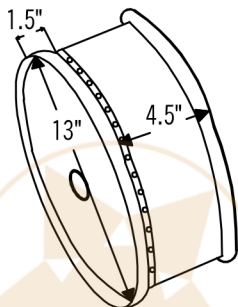

PREMIER
COPPER PRODUCTS

MODEL NUMBER: VRT15DB

- Description: Round Vessel Tub Hammered Copper Sink
- Outer Dimension: 15" x 6"
- Inner Dimension: 13" x 4.5"
- Skirt Dimension: 1.5"
- Bottom of Sink Floor to Top of Rim Dimension: 4.5"
- Rim: 1" Decorative Rolled Rim
- Drain Opening: 1.5"
- Finish: Oil Rubbed Bronze

CODE/STANDARD COMPLIANCE

* IAPMO/cUPC LISTED

* ORB: Oil Rubbed Bronze

THIS PRODUCT IS HAND CRAFTED, SMALL VARIANCES IN COLOR AND SIZE MAY OCCUR.
DO NOT MAKE ANY INSTALLATION CUTS UNTIL YOU RECEIVE YOUR ITEM(S).