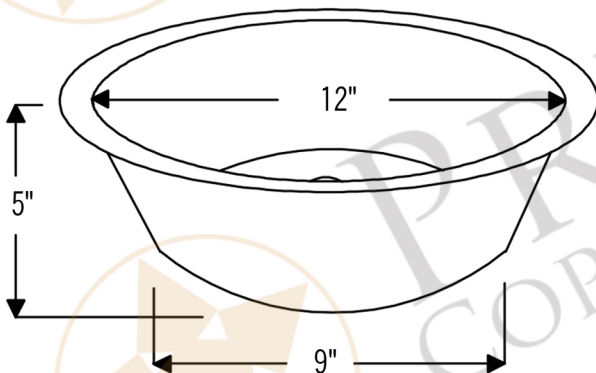

**PREMIER**  
COPPER PRODUCTS

**MODEL NUMBER: TFBR14PB2**

**DESCRIPTION: Terra Firma 14" Round Under Counter  
BAR/PREP Sink**

**OUTER DIMENSION: 14" x 5"**

**INNER DIMENSION: 12" x 5"**

**BOTTOM SINK FLOOR DIMENSION: 9"**

**SINK HEIGHT: 5"**

**RIM: 1"**

**TEXTURE: Terra Firma**

**FINISH: Polished Brass**

**DRAIN OPENING: 2"**

**INSTALLATION TYPE: Undermount**

CODE/STANDARD COMPLIANCE

\* IAPMO/cUPC LISTED