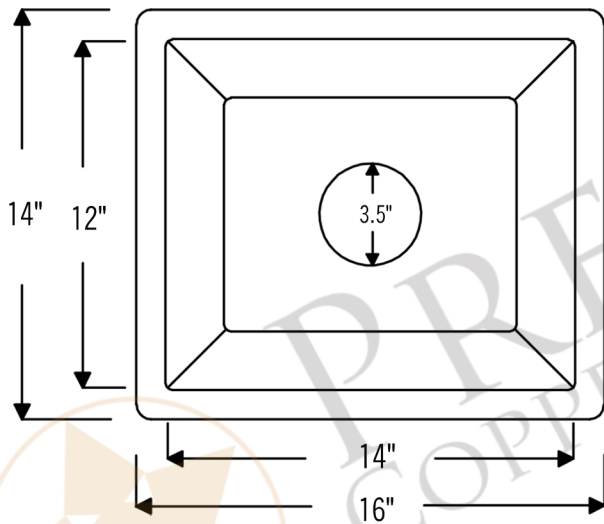

PREMIER
COPPER PRODUCTS

MODEL NUMBER: TFBREC16EN

**DESCRIPTION: Terra Firma 16" Rectangle Under Counter
BAR/PREP Sink**

OUTER DIMENSION: 16" x 14" x 8"

INNER DIMENSION: 14" x 12" x 8"

SINK HEIGHT: 8"

RIM: 1"

TEXTURE: Terra Firma

FINISH: Nickel

DRAIN OPENING: 3.5"

INSTALLATION TYPE: Undermount

CODE/STANDARD COMPLIANCE

* IAPMO/cUPC LISTED

THIS PRODUCT IS HAND CRAFTED, SMALL VARIANCES IN COLOR AND SIZE MAY OCCUR.
DO NOT MAKE ANY INSTALLATION CUTS UNTIL YOU RECEIVE YOUR ITEM(S).