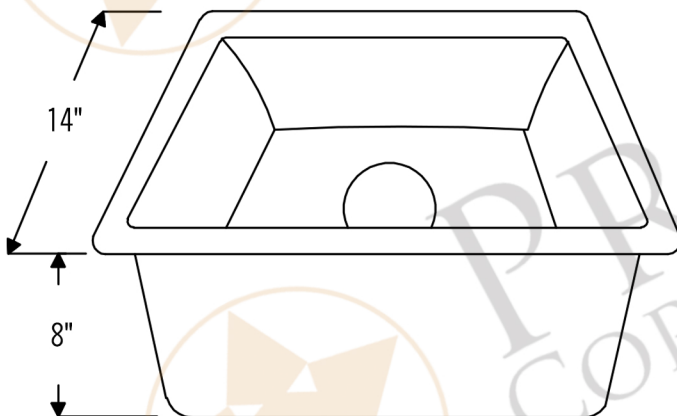

PREMIER
COPPER PRODUCTS

MODEL NUMBER: TFBREC16EN

**DESCRIPTION: Terra Firma 16" Rectangle Under Counter
BAR/PREP Sink**

OUTER DIMENSION: 16" x 14" x 8"

INNER DIMENSION: 14" x 12" x 8"

SINK HEIGHT: 8"

RIM: 1"

TEXTURE: Terra Firma

FINISH: Nickel

DRAIN OPENING: 3.5"

INSTALLATION TYPE: Undermount

CODE/STANDARD COMPLIANCE

* IAPMO/cUPC LISTED

THIS PRODUCT IS HAND CRAFTED, SMALL VARIANCES IN COLOR AND SIZE MAY OCCUR.
DO NOT MAKE ANY INSTALLATION CUTS UNTIL YOU RECEIVE YOUR ITEM(S).