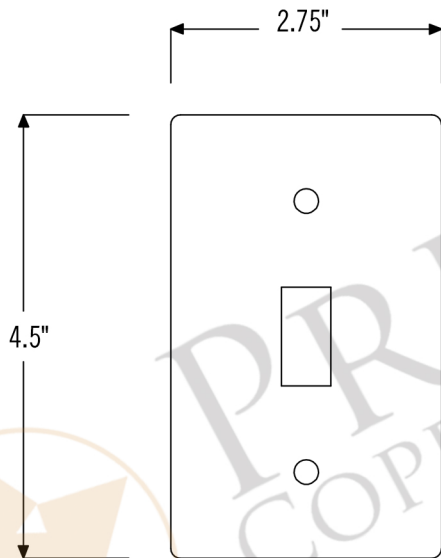

PREMIER
COPPER PRODUCTS

MODEL NUMBER: ST1

- * Description: Copper Switch Plate Single Toggle Switch Cover
- * Outer Dimension: 2.75" x 4.5"
- * Finish: Oil Rubbed Bronze

THIS PRODUCT IS HAND CRAFTED, SMALL VARIANCES IN COLOR AND SIZE MAY OCCUR.