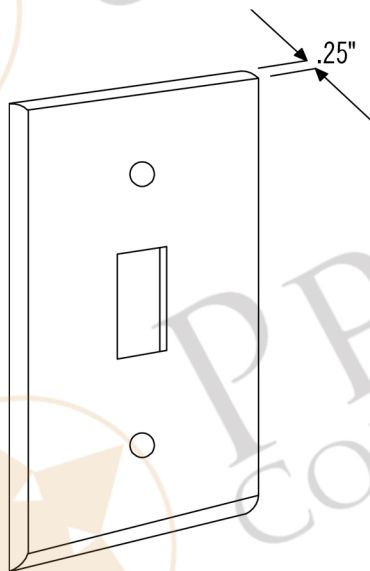

PREMIER
COPPER PRODUCTS

MODEL NUMBER: ST1

- * Description: Copper Switch Plate Single Toggle Switch Cover
- * Outer Dimension: 2.75" x 4.5"
- * Finish: Oil Rubbed Bronze

THIS PRODUCT IS HAND CRAFTED, SMALL VARIANCES IN COLOR AND SIZE MAY OCCUR.