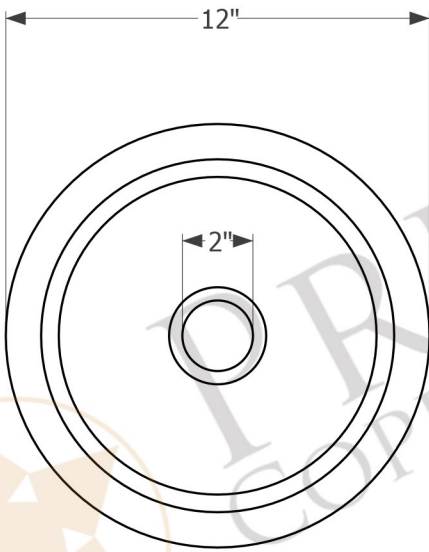

PREMIER
COPPER PRODUCTS

MODEL NUMBER: BR12WHT2

- * Description: 12" Round Hammered Copper Bar Sink with 2" Drain Opening
- * Outer Dimension: 12" x 5"
- * Inner Dimension: 10" x 5"
- * Rim: 1"
- * Drain Opening: 2"
- * Finish: Glazed White