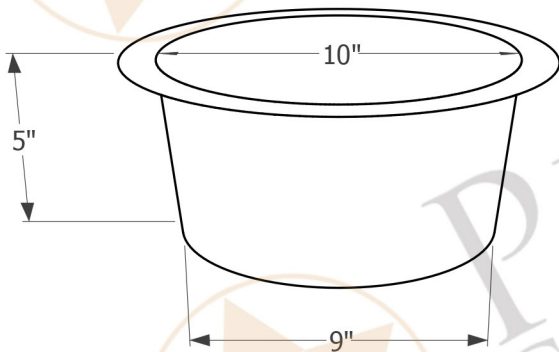

PREMIER
COPPER PRODUCTS

MODEL NUMBER: BR12WHT2

- * Description: 12" Round Hammered Copper Bar Sink with 2" Drain Opening
- * Outer Dimension: 12" x 5"
- * Inner Dimension: 10" x 5"
- * Rim: 1"
- * Drain Opening: 2"
- * Finish: Glazed White