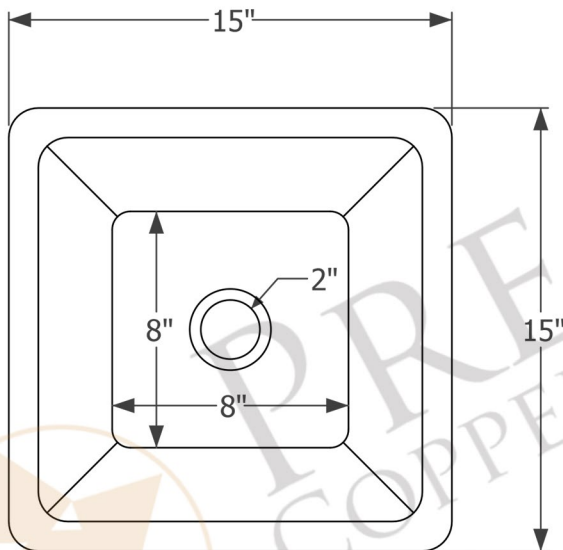

PREMIER
COPPER PRODUCTS

MODEL NUMBER: BS15WHT2

- * Description: 15" Square Hammered Copper Bar/Prep Sink with 2" Drain Opening
- * Outer Dimension: 15" x 15" x 7"
- * Inner Dimension: 13" x 13" x 7"
- * Rim: 1"
- * Drain Opening: 2"
- * Finish: Glazed White

THIS PRODUCT IS HAND CRAFTED, SMALL VARIANCES IN COLOR AND SIZE MAY OCCUR.
DO NOT MAKE ANY INSTALLATION CUTS UNTIL YOU RECEIVE YOUR ITEM(S).