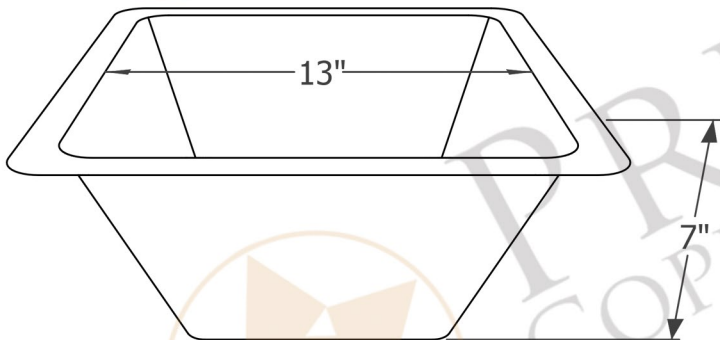

PREMIER
COPPER PRODUCTS

MODEL NUMBER: BS15WHT2

- * Description: 15" Square Hammered Copper Bar/Prep Sink with 2" Drain Opening
- * Outer Dimension: 15" x 15" x 7"
- * Inner Dimension: 13" x 13" x 7"
- * Rim: 1"
- * Drain Opening: 2"
- * Finish: Glazed White