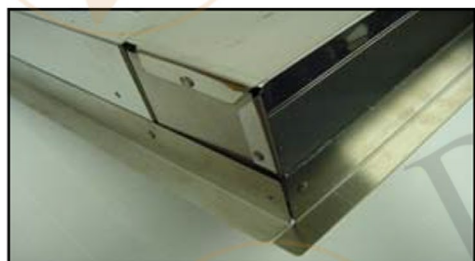

HV-CORREA36WHT-C2036BPSB

- Description: 36 Inch 735 CFM Hand Hammered Copper Wall-Mounted Correa Range Hood with Slim Baffle Filters
- Insert Model Number: C2036BPSB
- Insert Description: 735 CFM, 1.5-4.6 Sones, Variable Controls,
- Insert Duct: Single 7" Round Vent Opening
- Lighting: LED Bulbs Included / *Lights Located on Front Panel*
- Filter: Slim Baffle Filters
- Insert Finish: Stainless Steel

POWERED LINER SPECIFICATIONS

3/4" Flange for perfect fit.

SEVEN YEAR, IN HOME, LIMITED WARRANTY ON INSERT, THE BEST IN THE INDUSTRY!

Please visit ImperialHoods.com to view the details on their warranty.

All dimensions on inserts are (+/-) 1/8" and are subject to change. Drawings are not to scale.