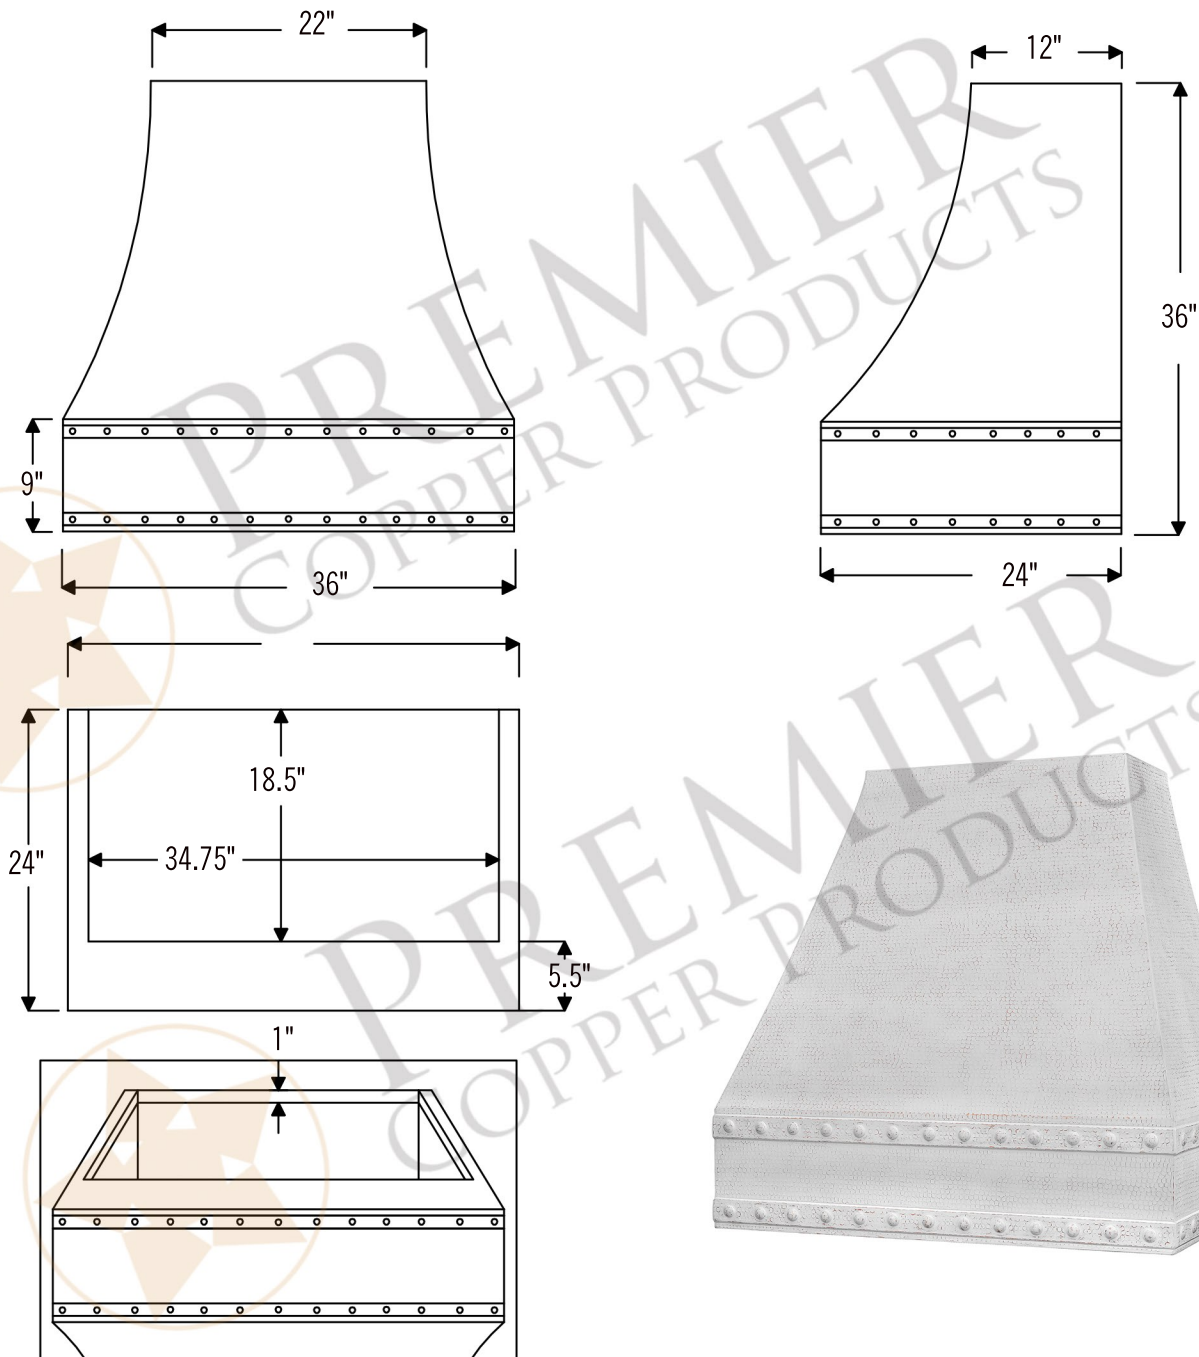

## HV-CORREA36WHT-C2036BPSB

- \* Description: 36 Inch 735 CFM Hand Hammered Copper Wall-Mounted Correa Range Hood with Slim Baffle Filters
- \* Outer Dimensions: 36" x 24" x 36"
- \* Top Dimensions: 22" x 12"
- \* Bottom Dimensions: 36" x 24"
- \* Skirt Height: 9"
- \* Finish: Glazed White

## HV-CORREA36WHT-C2036BPSB

- \* Description: 36 Inch 735 CFM Hand Hammered Copper Wall-Mounted Correa Range Hood with Slim Baffle Filters
- \* Insert Model Number: C2036BPSB
- \* Insert Description: 735 CFM, 1.5-4.6 Sones, Variable Controls,
- \* Insert Duct: Single 7" Round Vent Opening
- \* Lighting: LED Bulbs Included / *Lights Located on Front Panel*
- \* Filter: Slim Baffle Filters
- \* Insert Finish: Stainless Steel

All dimensions on inserts are (+/-) 1/8" and are subject to change. Drawings are not to scale.