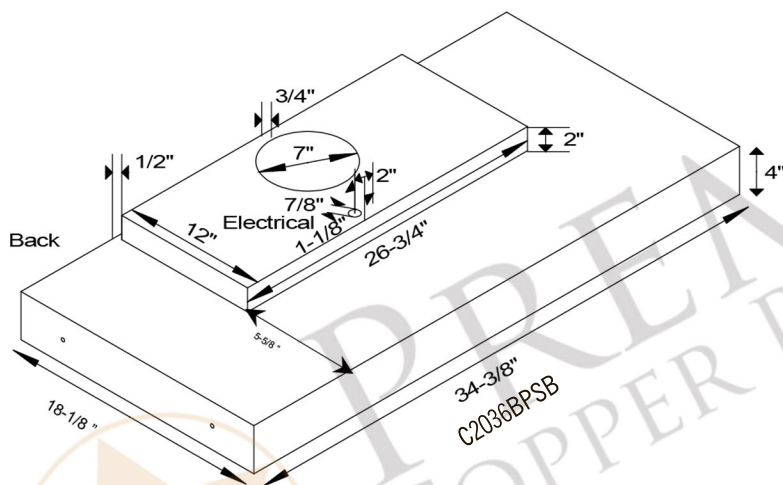

## HV-CORREA36WHT-C2036BPSB

- \* Description: 36 Inch 735 CFM Hand Hammered Copper Wall-Mounted Correa Range Hood with Slim Baffle Filters
- \* Outer Dimensions: 36" x 24" x 36"
- \* Top Dimensions: 22" x 12"
- \* Bottom Dimensions: 36" x 24"
- \* Skirt Height: 9"
- \* Finish: Glazed White

## HV-CORREA36WHT-C2036BPSB

- \* Description: 36 Inch 735 CFM Hand Hammered Copper Wall-Mounted Correa Range Hood with Slim Baffle Filters
- \* Insert Model Number: C2036BPSB
- \* Insert Description: 735 CFM, 1.5-4.6 Sones, Variable Controls,
- \* Insert Duct: Single 7" Round Vent Opening
- \* Lighting: LED Bulbs Included / *Lights Located on Front Panel*
- \* Filter: Slim Baffle Filters
- \* Insert Finish: Stainless Steel

### POWERED LINER SPECIFICATIONS

3/4" Flange for perfect fit.

**SEVEN YEAR, IN HOME, LIMITED WARRANTY ON INSERT, THE BEST IN THE INDUSTRY!**

Please visit [ImperialHoods.com](http://ImperialHoods.com) to view the details on their warranty.

All dimensions on inserts are (+/-) 1/8" and are subject to change. Drawings are not to scale.