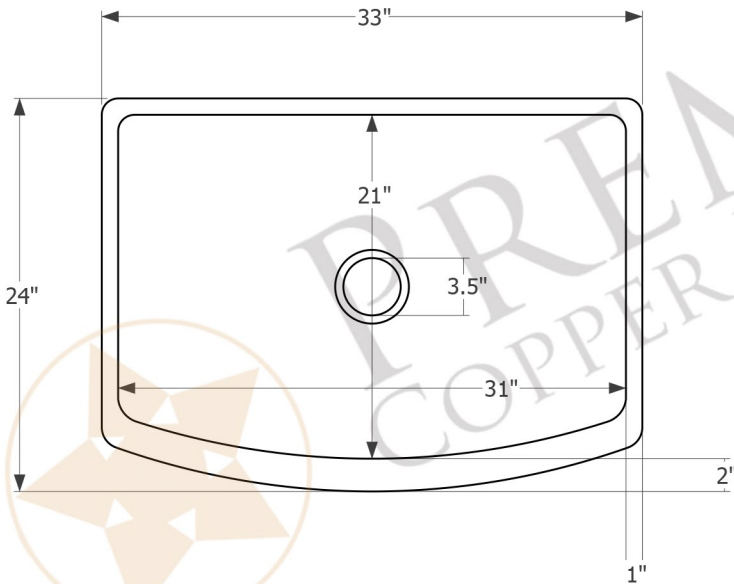

PREMIER
COPPER PRODUCTS

MODEL NUMBER: KASRBLK33249

- * Description: 33" Hammered Copper Kitchen Rounded Apron Single Basin Sink
- * Outer Dimension: 33" x 24" x 9"
- * Inner Dimension: 31" x 21" x 9"
- * Rim: Left, Right & Back - 1" / Apron Front - 2"
- * Drain Opening: 3.5"
- * Finish: Glazed Black Apron w/ Patina Interior

THIS PRODUCT IS HAND CRAFTED, SMALL VARIANCES IN COLOR AND SIZE MAY OCCUR.
DO NOT MAKE ANY INSTALLATION CUTS UNTIL YOU RECEIVE YOUR ITEM(S).