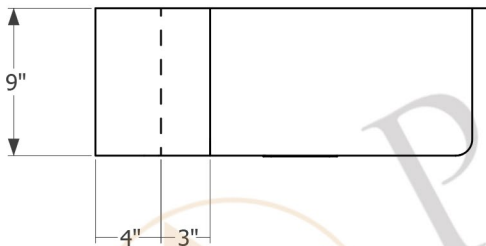

PREMIER
COPPER PRODUCTS

MODEL NUMBER: KASRBLK33249

- * Description: 33" Hammered Copper Kitchen Rounded Apron Single Basin Sink
- * Outer Dimension: 33" x 24" x 9"
- * Inner Dimension: 31" x 21" x 9"
- * Rim: Left, Right & Back - 1" / Apron Front - 2"
- * Drain Opening: 3.5"
- * Finish: Glazed Black Apron w/ Patina Interior