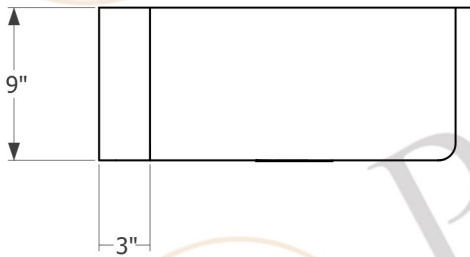

PREMIER
COPPER PRODUCTS

MODEL NUMBER: KASWHT30229

- * Description: 30" Hammered Copper Kitchen Apron Single Basin Sink
- * Outer Dimension: 30" x 22" x 9"
- * Inner Dimension: 28" x 19" x 9"
- * Rim: Back, Left, Right - 1" / Front - 2"
- * Drain Opening: 3.5"
- * Finish: Glazed White Apron w/ Patina Interior