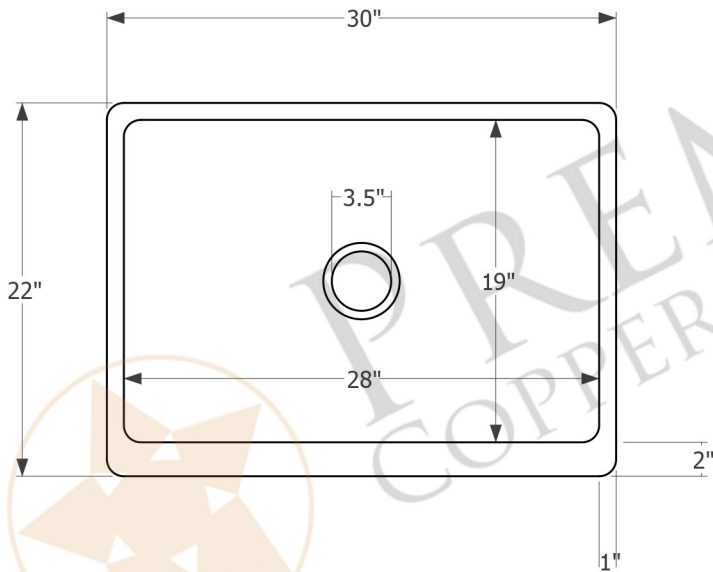

PREMIER
COPPER PRODUCTS

MODEL NUMBER: KASWHT30229

- * Description: 30" Hammered Copper Kitchen Apron Single Basin Sink
- * Outer Dimension: 30" x 22" x 9"
- * Inner Dimension: 28" x 19" x 9"
- * Rim: Back, Left, Right - 1" / Front - 2"
- * Drain Opening: 3.5"
- * Finish: Glazed White Apron w/ Patina Interior

THIS PRODUCT IS HAND CRAFTED, SMALL VARIANCES IN COLOR AND SIZE MAY OCCUR.
DO NOT MAKE ANY INSTALLATION CUTS UNTIL YOU RECEIVE YOUR ITEM(S).