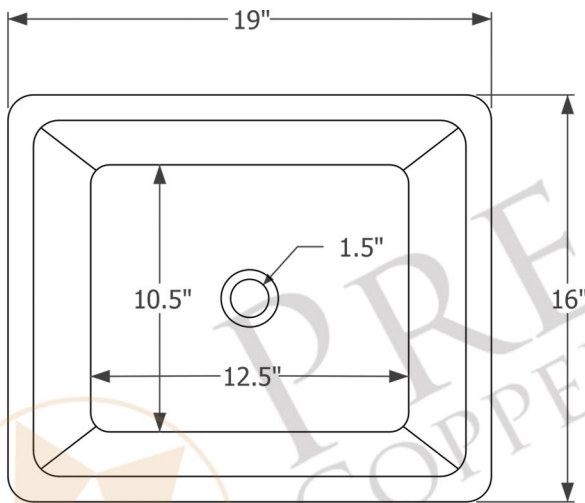

PREMIER
COPPER PRODUCTS

MODEL NUMBER: LREC19BLK

- Description: 19" Rectangle Under Counter Hammered Copper Sink
- Outer Dimension: 19" x 16" x 5"
- Inner Dimension: 17" x 14" x 5"
- Rim: 1"
- Drain Opening: 1.5"
- Finish: Glazed Black

* BLK: Glazed Black

THIS PRODUCT IS HAND CRAFTED, SMALL VARIANCES IN COLOR AND SIZE MAY OCCUR.
DO NOT MAKE ANY INSTALLATION CUTS UNTIL YOU RECEIVE YOUR ITEM(S).