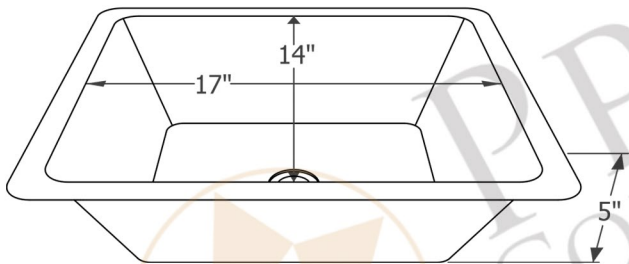

PREMIER
COPPER PRODUCTS

MODEL NUMBER: LREC19BLK

- Description: 19" Rectangle Under Counter Hammered Copper Sink
- Outer Dimension: 19" x 16" x 5"
- Inner Dimension: 17" x 14" x 5"
- Rim: 1"
- Drain Opening: 1.5"
- Finish: Glazed Black

* BLK: Glazed Black

THIS PRODUCT IS HAND CRAFTED, SMALL VARIANCES IN COLOR AND SIZE MAY OCCUR.
DO NOT MAKE ANY INSTALLATION CUTS UNTIL YOU RECEIVE YOUR ITEM(S).