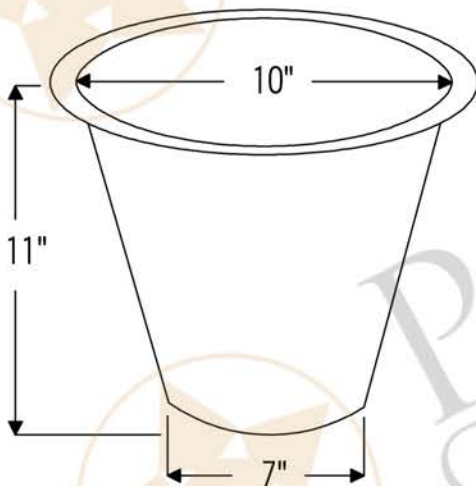

PREMIER
COPPER PRODUCTS

MODEL NUMBER: BR12WDB

- Description: 12" Round Hammered Copper Champagne Bar/Prep Sink
- Outer Dimension: 12" x 11"
- Inner Dimension: 10" x 11"
- Rim: 1"
- Drain Opening: 2"
- Finish: Oil Rubbed Bronze

CODE/STANDARD COMPLIANCE

* IAPMO/cUPC LISTED

* ORB: Oil Rubbed Bronze

THIS PRODUCT IS HAND CRAFTED, SMALL VARIANCES IN COLOR AND SIZE MAY OCCUR.
DO NOT MAKE ANY INSTALLATION CUTS UNTIL YOU RECEIVE YOUR ITEM(S).