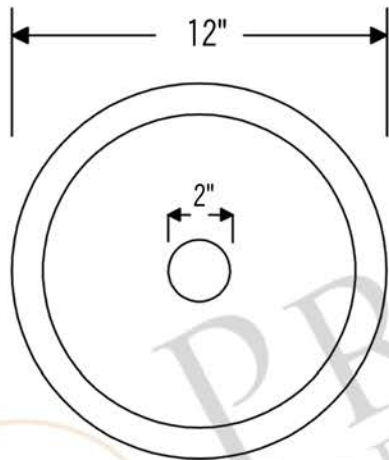

PREMIER
COPPER PRODUCTS

MODEL NUMBER: BR12WDB

- Description: 12" Round Hammered Copper Champagne Bar/Prep Sink
- Outer Dimension: 12" x 11"
- Inner Dimension: 10" x 11"
- Rim: 1"
- Drain Opening: 2"
- Finish: Oil Rubbed Bronze

CODE/STANDARD COMPLIANCE

* IAPMO/cUPC LISTED

* ORB: Oil Rubbed Bronze

THIS PRODUCT IS HAND CRAFTED, SMALL VARIANCES IN COLOR AND SIZE MAY OCCUR.
DO NOT MAKE ANY INSTALLATION CUTS UNTIL YOU RECEIVE YOUR ITEM(S).