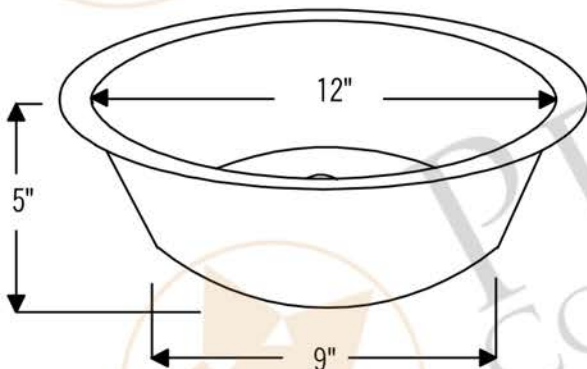

PREMIER
COPPER PRODUCTS

MODEL NUMBER: BR14DB3

- Description: 14" Round Hammered Copper Prep Sink with 3.5" Drain Opening
- Outer Dimension: 14" x 5"
- Inner Dimension: 12" x 5"
- Rim: 1"
- Drain Opening: 3.5"
- Finish: Oil Rubbed Bronze

CODE/STANDARD COMPLIANCE

* IAPMO/cUPC LISTED

* ORB: Oil Rubbed Bronze

THIS PRODUCT IS HAND CRAFTED, SMALL VARIANCES IN COLOR AND SIZE MAY OCCUR.
DO NOT MAKE ANY INSTALLATION CUTS UNTIL YOU RECEIVE YOUR ITEM(S).