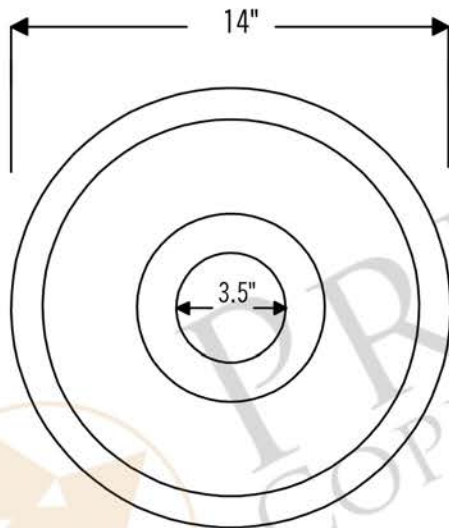

PREMIER
COPPER PRODUCTS

MODEL NUMBER: BR14DB3

- Description: 14" Round Hammered Copper Prep Sink with 3.5" Drain Opening
- Outer Dimension: 14" x 5"
- Inner Dimension: 12" x 5"
- Rim: 1"
- Drain Opening: 3.5"
- Finish: Oil Rubbed Bronze

CODE/STANDARD COMPLIANCE

* IAPMO/cUPC LISTED

* ORB: Oil Rubbed Bronze

THIS PRODUCT IS HAND CRAFTED, SMALL VARIANCES IN COLOR AND SIZE MAY OCCUR.
DO NOT MAKE ANY INSTALLATION CUTS UNTIL YOU RECEIVE YOUR ITEM(S).