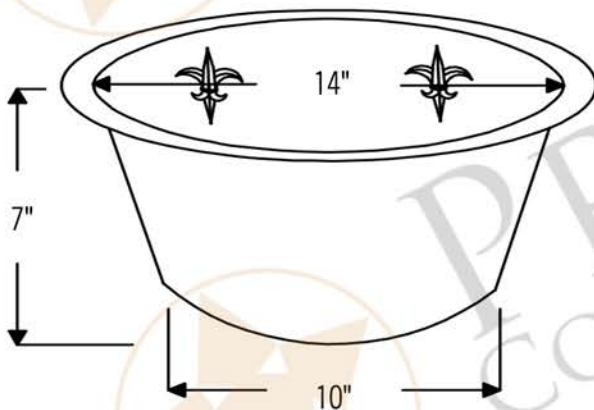

PREMIER
COPPER PRODUCTS

MODEL NUMBER: BR16FDB3

- Description: 16" Round Copper Prep Sink with Fleur De Lis and 3.5" Drain Opening
- Outer Dimension: 16" x 7"
- Inner Dimension: 14" x 7"
- Rim: 1"
- Drain Opening: 3.5"
- Finish: Oil Rubbed Bronze
- Design: Fleur De Lis

CODE/STANDARD COMPLIANCE

* IAPMO/cUPC LISTED

* ORB: Oil Rubbed Bronze

THIS PRODUCT IS HAND CRAFTED, SMALL VARIANCES IN COLOR AND SIZE MAY OCCUR.
DO NOT MAKE ANY INSTALLATION CUTS UNTIL YOU RECEIVE YOUR ITEM(S).