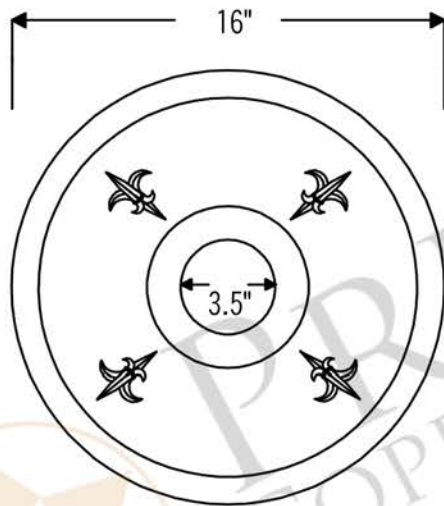

PREMIER
COPPER PRODUCTS

MODEL NUMBER: BR16FDB3

- Description: 16" Round Copper Prep Sink with Fleur De Lis and 3.5" Drain Opening
- Outer Dimension: 16" x 7"
- Inner Dimension: 14" x 7"
- Rim: 1"
- Drain Opening: 3.5"
- Finish: Oil Rubbed Bronze
- Design: Fleur De Lis

CODE/STANDARD COMPLIANCE

* IAPMO/cUPC LISTED

* ORB: Oil Rubbed Bronze

THIS PRODUCT IS HAND CRAFTED, SMALL VARIANCES IN COLOR AND SIZE MAY OCCUR.
DO NOT MAKE ANY INSTALLATION CUTS UNTIL YOU RECEIVE YOUR ITEM(S).