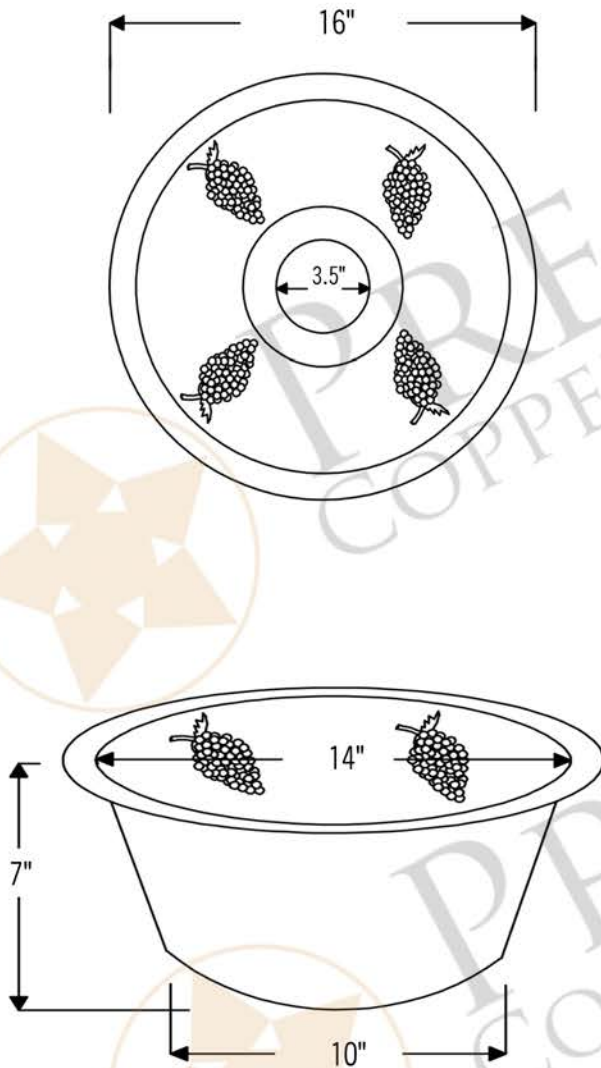

PREMIER
COPPER PRODUCTS

MODEL NUMBER: BR16GDB3

- Description: 16" Round Copper Prep Sink with Grapes and 3.5" Drain Opening
- Outer Dimension: 16" x 7"
- Inner Dimension: 14" x 7"
- Rim: 1"
- Drain Opening: 3.5"
- Finish: Oil Rubbed Bronze
- Design: Grapes

CODE/STANDARD COMPLIANCE

* IAPMO/cUPC LISTED

* ORB: Oil Rubbed Bronze

THIS PRODUCT IS HAND CRAFTED, SMALL VARIANCES IN COLOR AND SIZE MAY OCCUR.
DO NOT MAKE ANY INSTALLATION CUTS UNTIL YOU RECEIVE YOUR ITEM(S).