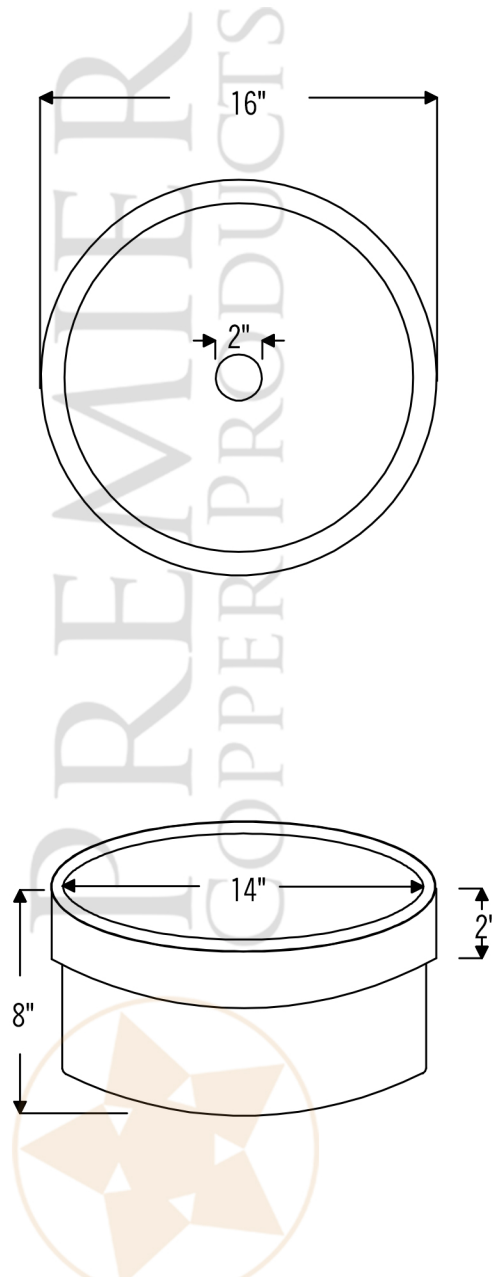

**PREMIER**  
COPPER PRODUCTS

**MODEL NUMBER: BR16SKDB2**

DESCRIPTION: Custom 16" Round Skirted Bar Sink with Straight Sides

OUTER DIMENSION: 16" x 8"

INNER DIMENSION: 14" x 8"

SKIRT HEIGHT: 2"

RIM: 1"

FINISH: Oil Rubbed Bronze / Living Copper

DRAIN OPENING: 2"

INSTALLATION TYPE: Above Counter

THIS PRODUCT IS HAND CRAFTED, SMALL VARIANCES IN COLOR AND SIZE MAY OCCUR.  
DIMENSIONS MAY VARY UP TO 1/2". DO NOT MAKE ANY INSTALLATION CUTS UNTIL YOU RECEIVE YOUR ITEM(S).