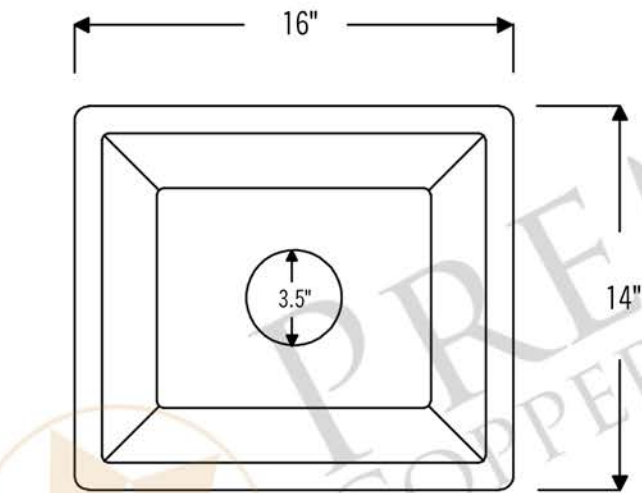

PREMIER
COPPER PRODUCTS

MODEL NUMBER: BREC16DB

- Description: 16" Gourmet Rectangular Hammered Copper Bar/Prep Sink
- Outer Dimension: 16" x 14" x 8"
- Inner Dimension: 14" x 12" x 8"
- Rim: 1"
- Drain Opening: 3.5"
- Finish: Oil Rubbed Bronze

CODE/STANDARD COMPLIANCE

* IAPMO/cUPC LISTED

* ORB: Oil Rubbed Bronze

THIS PRODUCT IS HAND CRAFTED, SMALL VARIANCES IN COLOR AND SIZE MAY OCCUR.
DO NOT MAKE ANY INSTALLATION CUTS UNTIL YOU RECEIVE YOUR ITEM(S).