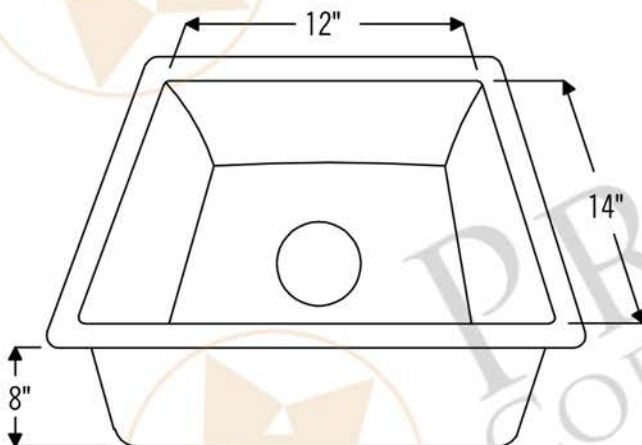

PREMIER
COPPER PRODUCTS

MODEL NUMBER: BREC16DB

- Description: 16" Gourmet Rectangular Hammered Copper Bar/Prep Sink
- Outer Dimension: 16" x 14" x 8"
- Inner Dimension: 14" x 12" x 8"
- Rim: 1"
- Drain Opening: 3.5"
- Finish: Oil Rubbed Bronze

CODE/STANDARD COMPLIANCE

* IAPMO/cUPC LISTED

* ORB: Oil Rubbed Bronze

THIS PRODUCT IS HAND CRAFTED, SMALL VARIANCES IN COLOR AND SIZE MAY OCCUR.
DO NOT MAKE ANY INSTALLATION CUTS UNTIL YOU RECEIVE YOUR ITEM(S).