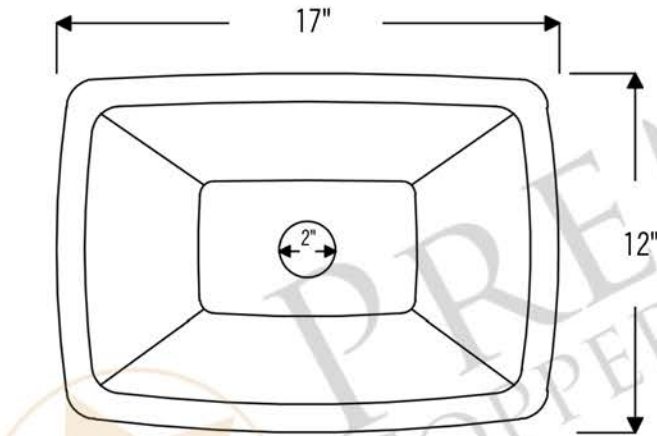

PREMIER
COPPER PRODUCTS

MODEL NUMBER: BRECDB2

- Description: Rectangle Copper Bar Sink with 2" Drain Opening
- Outer Dimension: 17" x 12" x 7"
- Inner Dimension: 15" x 10" x 7"
- Rim: 1"
- Drain Opening: 2"
- Finish: Oil Rubbed Bronze

CODE/STANDARD COMPLIANCE

* IAPMO/cUPC LISTED

* ORB: Oil Rubbed Bronze

THIS PRODUCT IS HAND CRAFTED, SMALL VARIANCES IN COLOR AND SIZE MAY OCCUR.
DO NOT MAKE ANY INSTALLATION CUTS UNTIL YOU RECEIVE YOUR ITEM(S).