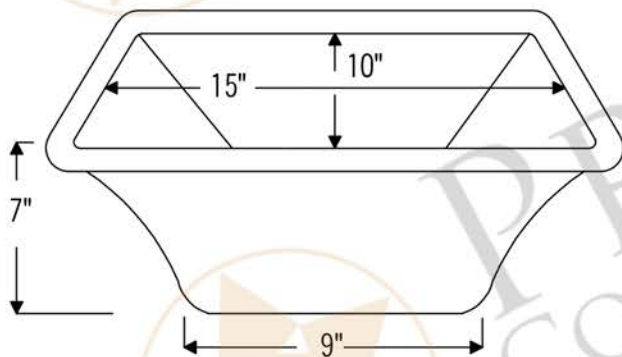

PREMIER
COPPER PRODUCTS

MODEL NUMBER: BRECDB2

- Description: Rectangle Copper Bar Sink with 2" Drain Opening
- Outer Dimension: 17" x 12" x 7"
- Inner Dimension: 15" x 10" x 7"
- Rim: 1"
- Drain Opening: 2"
- Finish: Oil Rubbed Bronze

CODE/STANDARD COMPLIANCE

* IAPMO/cUPC LISTED

* ORB: Oil Rubbed Bronze

THIS PRODUCT IS HAND CRAFTED, SMALL VARIANCES IN COLOR AND SIZE MAY OCCUR.
DO NOT MAKE ANY INSTALLATION CUTS UNTIL YOU RECEIVE YOUR ITEM(S).