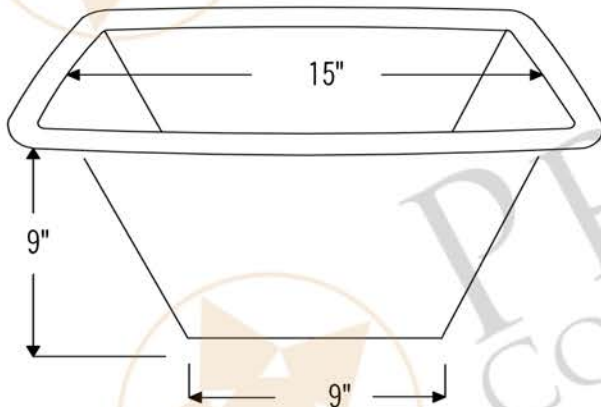

PREMIER
COPPER PRODUCTS

MODEL NUMBER: BS17DB

- Description: 17" Square Hammered Copper Bar/Prep Sink
- Outer Dimension: 17" x 17" x 9"
- Inner Dimension: 15" x 15" x 9"
- Rim: 1"
- Drain Opening: 3.5"
- Finish: Oil Rubbed Bronze

CODE/STANDARD COMPLIANCE

* IAPMO/cUPC LISTED

* ORB: Oil Rubbed Bronze

THIS PRODUCT IS HAND CRAFTED, SMALL VARIANCES IN COLOR AND SIZE MAY OCCUR.
DO NOT MAKE ANY INSTALLATION CUTS UNTIL YOU RECEIVE YOUR ITEM(S).