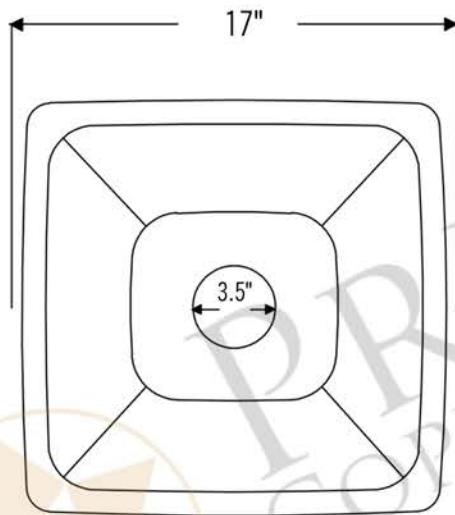

PREMIER
COPPER PRODUCTS

MODEL NUMBER: BS17DB

- Description: 17" Square Hammered Copper Bar/Prep Sink
- Outer Dimension: 17" x 17" x 9"
- Inner Dimension: 15" x 15" x 9"
- Rim: 1"
- Drain Opening: 3.5"
- Finish: Oil Rubbed Bronze

CODE/STANDARD COMPLIANCE

* IAPMO/cUPC LISTED

* ORB: Oil Rubbed Bronze

THIS PRODUCT IS HAND CRAFTED, SMALL VARIANCES IN COLOR AND SIZE MAY OCCUR.
DO NOT MAKE ANY INSTALLATION CUTS UNTIL YOU RECEIVE YOUR ITEM(S).