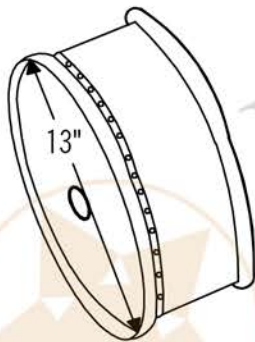

PREMIER
COPPER PRODUCTS

MODEL NUMBER: BV15DB2

- Description: 15" Round Bar Vessel Tub Sink w/ 2" Drain Size
- Outer Dimensions: 15" x 6"
- Inner Dimensions: 13" x 4.5"
- Skirt Dimension: 1.5"
- Rim: 1"
- Drain Opening: 2"
- Finish: Oil Rubbed Bronze

CODE/STANDARD COMPLIANCE

* IAPMO/cUPC LISTED

* ORB: Oil Rubbed Bronze

THIS PRODUCT IS HAND CRAFTED, SMALL VARIANCES IN COLOR AND SIZE MAY OCCUR.
DO NOT MAKE ANY INSTALLATION CUTS UNTIL YOU RECEIVE YOUR ITEM(S).