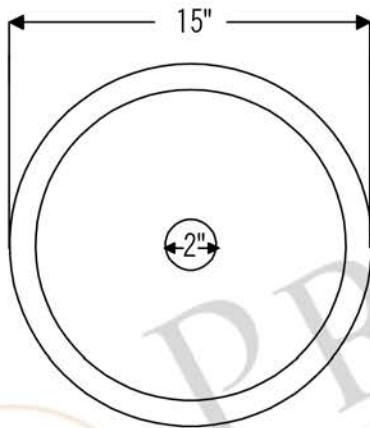

PREMIER
COPPER PRODUCTS

MODEL NUMBER: BV15DB2

- Description: 15" Round Bar Vessel Tub Sink w/ 2" Drain Size
- Outer Dimensions: 15" x 6"
- Inner Dimensions: 13" x 4.5"
- Skirt Dimension: 1.5"
- Rim: 1"
- Drain Opening: 2"
- Finish: Oil Rubbed Bronze

CODE/STANDARD COMPLIANCE

* IAPMO/cUPC LISTED

* ORB: Oil Rubbed Bronze

THIS PRODUCT IS HAND CRAFTED, SMALL VARIANCES IN COLOR AND SIZE MAY OCCUR.
DO NOT MAKE ANY INSTALLATION CUTS UNTIL YOU RECEIVE YOUR ITEM(S).