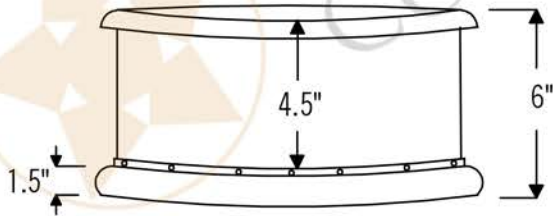

PREMIER
COPPER PRODUCTS

MODEL NUMBER: BV15DB2

- Description: 15" Round Bar Vessel Tub Sink w/ 2" Drain Size
- Outer Dimensions: 15" x 6"
- Inner Dimensions: 13" x 4.5"
- Skirt Dimension: 1.5"
- Rim: 1"
- Drain Opening: 2"
- Finish: Oil Rubbed Bronze

CODE/STANDARD COMPLIANCE

* IAPMO/cUPC LISTED

* ORB: Oil Rubbed Bronze

THIS PRODUCT IS HAND CRAFTED, SMALL VARIANCES IN COLOR AND SIZE MAY OCCUR.
DO NOT MAKE ANY INSTALLATION CUTS UNTIL YOU RECEIVE YOUR ITEM(S).