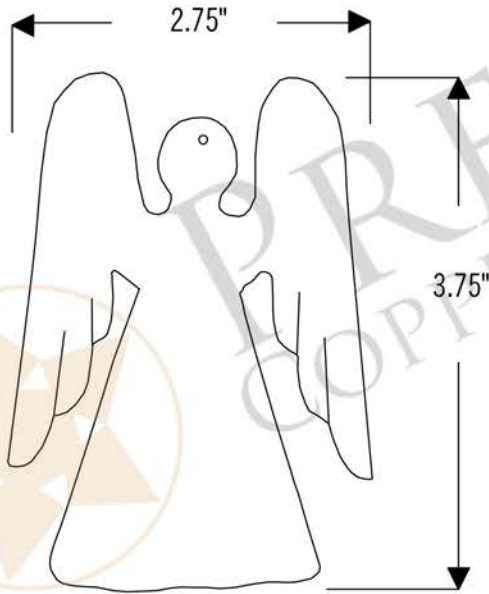

PREMIER
COPPER PRODUCTS

MODEL NUMBER: CCOA_PKG6

- * Description: Hand Hammered Copper Angel Christmas Ornaments
- * Outer Dimension: 2.75" x 3.75"
- * Finish: Oil Rubbed Bronze
- * Quantity: 6
- * Note: Includes Copper Hooks

THIS PRODUCT IS HAND CRAFTED, SMALL VARIANCES IN COLOR AND SIZE MAY OCCUR.