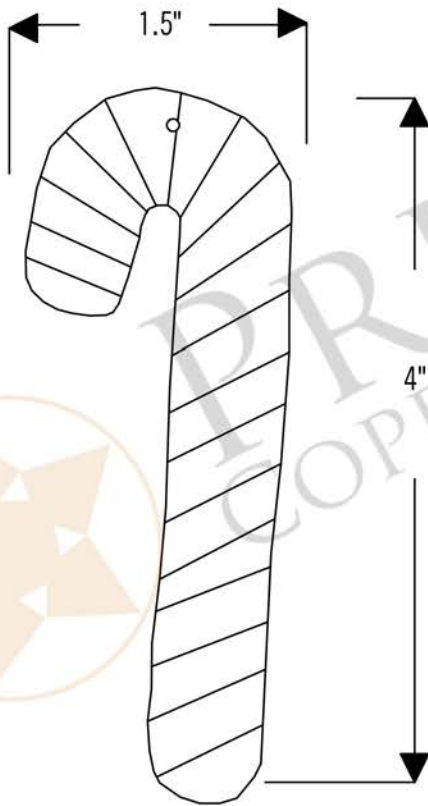

**PREMIER**  
COPPER PRODUCTS

**MODEL NUMBER: CCOCC\_PKG3**

- \* Description: Hand Hammered Copper Candy Cane Christmas Ornaments
- \* Outer Dimension: 1.5" x 4"
- \* Finish: Oil Rubbed Bronze
- \* Quantity: 3
- \* Note: Includes Copper Hooks

THIS PRODUCT IS HAND CRAFTED, SMALL VARIANCES IN COLOR AND SIZE MAY OCCUR.