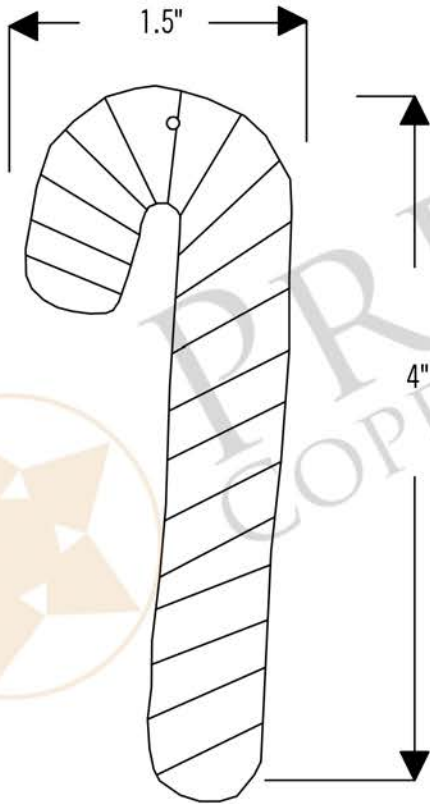

PREMIER
COPPER PRODUCTS

MODEL NUMBER: CCOCC_PKG6

- * Description: Hand Hammered Copper Candy Cane Christmas Ornaments
- * Outer Dimension: 1.5" x 4"
- * Finish: Oil Rubbed Bronze
- * Quantity: 6
- * Note: Includes Copper Hooks

THIS PRODUCT IS HAND CRAFTED, SMALL VARIANCES IN COLOR AND SIZE MAY OCCUR.