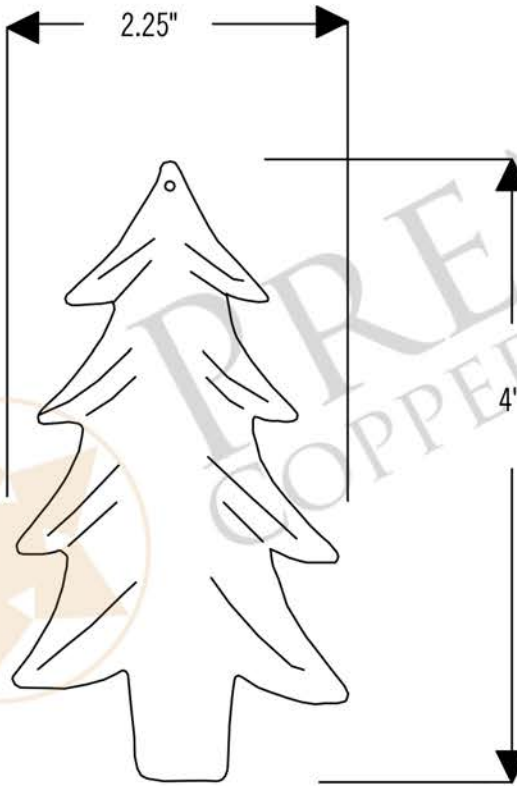

PREMIER
COPPER PRODUCTS

MODEL NUMBER: CCOCT_PKG6

- * Description: Hand Hammered Copper Christmas Tree Ornaments
- * Outer Dimension: 2.25" x 4"
- * Finish: Oil Rubbed Bronze
- * Quantity: 6
- * Note: Includes Copper Hooks