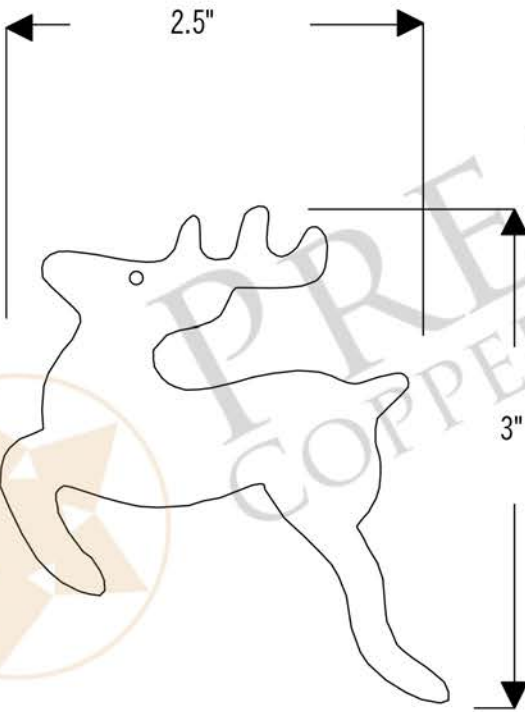

PREMIER
COPPER PRODUCTS

MODEL NUMBER: CCORD_PKG6

- * Description: Hand Hammered Copper Reindeer Christmas Ornaments
- * Outer Dimension: 2.5" x 3"
- * Finish: Oil Rubbed Bronze
- * Quantity: 6
- * Note: Includes Copper Hooks

THIS PRODUCT IS HAND CRAFTED, SMALL VARIANCES IN COLOR AND SIZE MAY OCCUR.