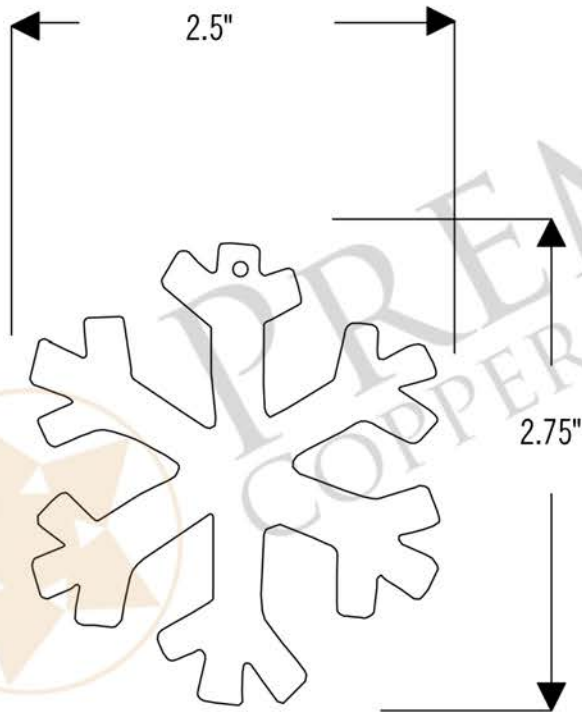

PREMIER
COPPER PRODUCTS

MODEL NUMBER: CCOSF_PKG6

- * Description: Hand Hammered Copper Snowflake Christmas Ornaments
- * Outer Dimension: 2.5" x 2.75"
- * Finish: Oil Rubbed Bronze
- * Quantity: 6
- * Note: Includes Copper Hooks

THIS PRODUCT IS HAND CRAFTED, SMALL VARIANCES IN COLOR AND SIZE MAY OCCUR.