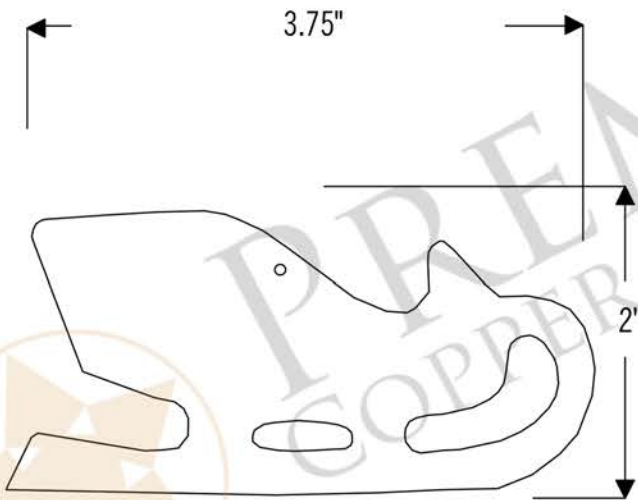

PREMIER
COPPER PRODUCTS

MODEL NUMBER: CCOSL_PKG3

- * Description: Hand Hammered Copper Sleigh Christmas Ornaments
- * Outer Dimension: 3.75" x 2"
- * Finish: Oil Rubbed Bronze
- * Quantity: 3
- * Note: Includes Copper Hooks

THIS PRODUCT IS HAND CRAFTED, SMALL VARIANCES IN COLOR AND SIZE MAY OCCUR.