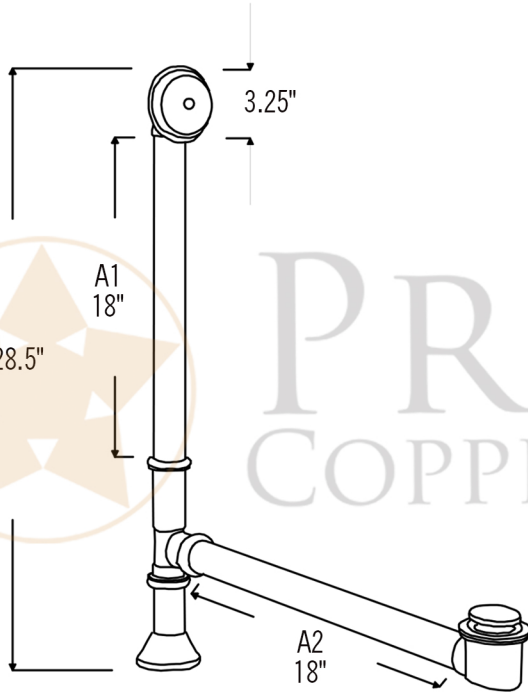

PREMIER
COPPER PRODUCTS

MODEL NUMBER: D-5000RB

- * Description: Premier Waste and Overflow Kit with Pop Up Drain for Free Standing Bath Tub
- * Design: Push Pop Top (Toe Click Operation)
- * Outer Dimension: 22.5" Length x 28.5" Height
- * Drain Flange Dimension: 2.75"
- * Pop Up Top Dimension: 2"
- * Drain Thread Length: 1.25"
- * Top Drain Tube Length (A1): 18" (adjustable)
- * Bottom Drain Tube Length (A2): 18" (adjustable)
- * Drain Tube Width: 3.25"
- * Overflow Cover Width: 3.25"
- * Material: Brass
- * Finish: Oil Rubbed Bronze

* ORB: Oil Rubbed Bronze

*Notes: The brass tubing must be cut to the correct length.
The bottom tube is made longer to accommodate
center drains and larger bath tubs.*