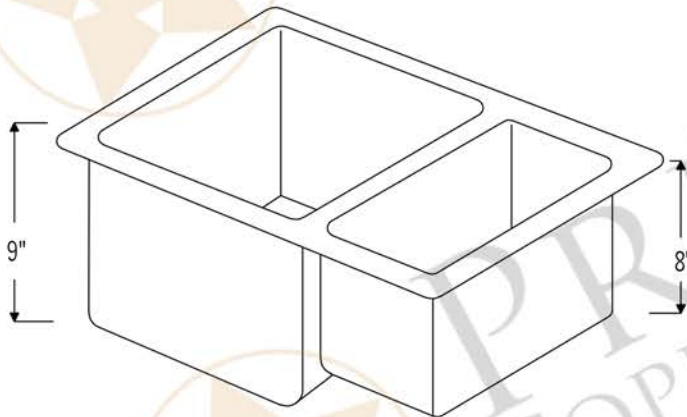

PREMIER
COPPER PRODUCTS

MODEL NUMBER: K75DB33199

- Description: 33" Hammered Copper Kitchen 75/25 Double Basin Sink
- Outer Dimension: 33" x 19" x 9"
- Inner Dimension: L: 21" x 17 x 9" / R: 9" x 17" x 8"
- Rim: 1"
- Divider: 1" Wide (Optimized)
- Drain Opening: 3.5"
- Finish: Oil Rubbed Bronze

CODE/STANDARD COMPLIANCE

* IAPMO/cUPC LISTED

* ORB: Oil Rubbed Bronze

THIS PRODUCT IS HAND CRAFTED, SMALL VARIANCES IN COLOR AND SIZE MAY OCCUR.
DO NOT MAKE ANY INSTALLATION CUTS UNTIL YOU RECEIVE YOUR ITEM(S).