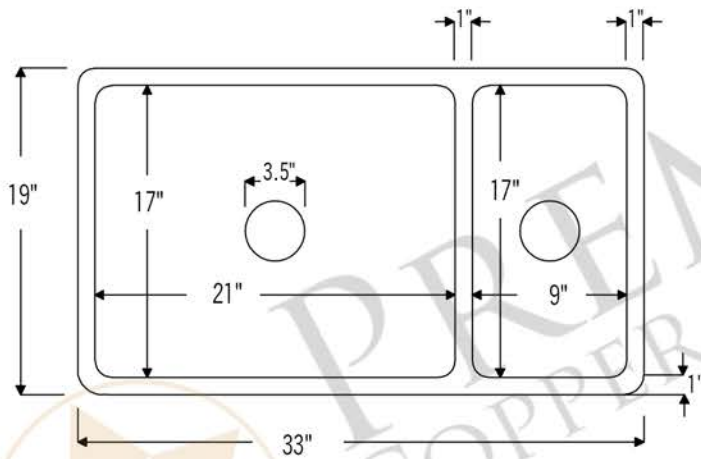

PREMIER
COPPER PRODUCTS

MODEL NUMBER: K75DB33199

- * Description: 33" Hammered Copper Kitchen 75/25 Double Basin Sink
- * Outer Dimension: 33" x 19" x 9"
- * Inner Dimension: L: 21" x 17 x 9" / R: 9" x 17" x 8"
- * Rim: 1"
- * Divider: 1" Wide (Optimized)
- * Drain Opening: 3.5"
- * Finish: Oil Rubbed Bronze

CODE/STANDARD COMPLIANCE

* IAPMO/cUPC LISTED

* ORB: Oil Rubbed Bronze

THIS PRODUCT IS HAND CRAFTED, SMALL VARIANCES IN COLOR AND SIZE MAY OCCUR.
DO NOT MAKE ANY INSTALLATION CUTS UNTIL YOU RECEIVE YOUR ITEM(S).