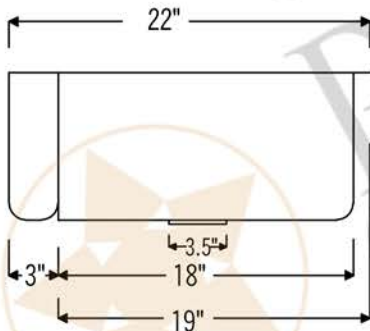

PREMIER
COPPER PRODUCTS

MODEL NUMBER: KA40DB33229

- Description: 33" Hammered Copper Kitchen Apron 40/60 Double Basin Sink
- Outer Dimension: 33" x 22" x 9"
- Inner Dimension: L: 12.5" x 19" x 9" / R: 17.5" x 19" x 9"
- Rim: Back, Left, Right - 1" / Front - 2"
- Divider: 1" Wide (Optimized)
- Drain Opening: 3.5"
- Gauge: 14
- Finish: Oil Rubbed Bronze

CODE/STANDARD COMPLIANCE

* IAPMO/cUPC LISTED

* ORB: Oil Rubbed Bronze

THIS PRODUCT IS HAND CRAFTED, SMALL VARIANCES IN COLOR AND SIZE MAY OCCUR.
DO NOT MAKE ANY INSTALLATION CUTS UNTIL YOU RECEIVE YOUR ITEM(S).