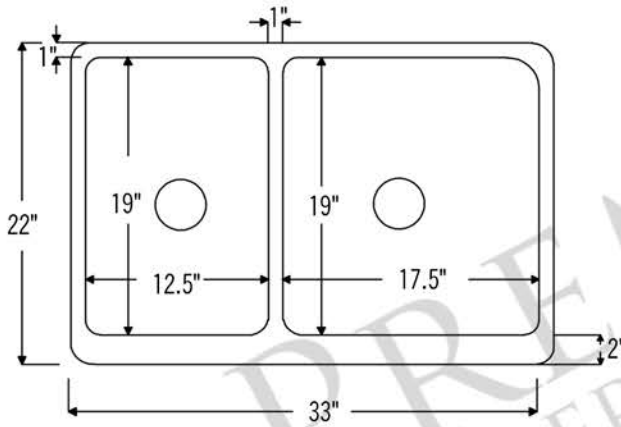

PREMIER  
COPPER PRODUCTS

MODEL NUMBER: KA40DB33229

- \* Description: 33" Hammered Copper Kitchen Apron 40/60 Double Basin Sink
- \* Outer Dimension: 33" x 22" x 9"
- \* Inner Dimension: L: 12.5" x 19" x 9" / R: 17.5" x 19" x 9"
- \* Rim: Back, Left, Right - 1" / Front - 2"
- \* Divider: 1" Wide (Optimized)
- \* Drain Opening: 3.5"
- \* Gauge: 14
- \* Finish: Oil Rubbed Bronze

CODE/STANDARD COMPLIANCE

\* IAPMO/cUPC LISTED

\* ORB: Oil Rubbed Bronze

THIS PRODUCT IS HAND CRAFTED, SMALL VARIANCES IN COLOR AND SIZE MAY OCCUR.  
DO NOT MAKE ANY INSTALLATION CUTS UNTIL YOU RECEIVE YOUR ITEM(S).