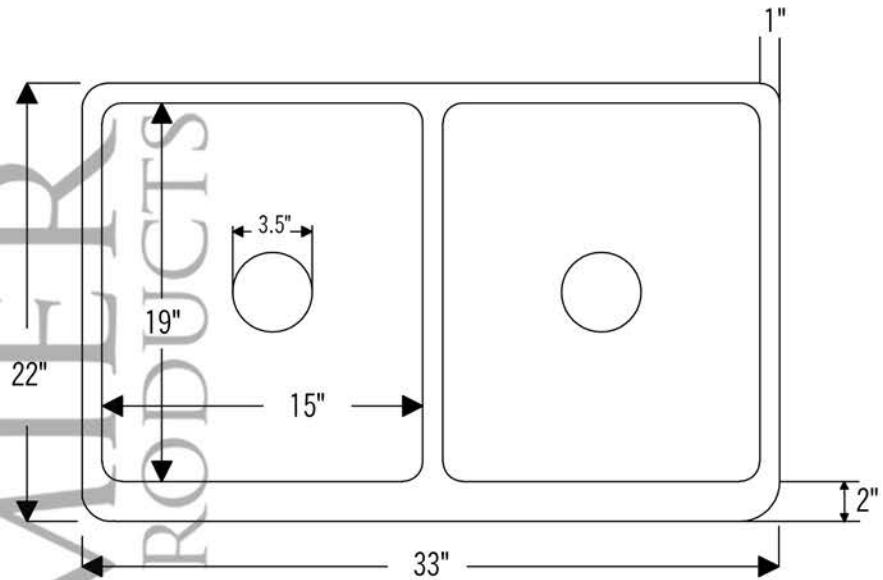

DESCRIPTION: Hand Hammered 50/50 Double Basin Copper

Kitchen Sink with Scroll Design & Apron Front Nickel Background

OUTER DIMENSION: 33" x 22" x 9"

INNER DIMENSION: Left: 15" x 19" | Right: 15" x 19"

RIM: Left, Right, Center and Back 1" / 2" Apron

FINISH: Living / Oil Rubbed Bronze

DRAIN OPENING: 3.5"

NAME: _____

SIGNATURE: _____

DATE: _____

THIS PRODUCTS IS HAND CRAFTED, SMALL VARIANCES IN COLOR AND SIZE MAY OCCUR.

DIMENSIONS MAY VARY UP TO 1/4". DO NOT MAKE ANY INSTALLATION CUTS UNTIL YOU RECEIVE YOUR ITEM(S).