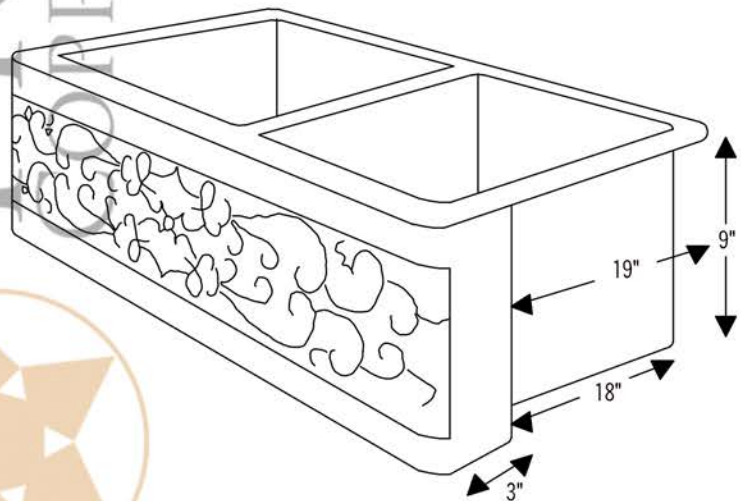

DESCRIPTION: Hand Hammered 50/50 Double Basin Copper

Kitchen Sink with Scroll Design & Apron Front Nickel Background

OUTER DIMENSION: 33" x 22" x 9"

INNER DIMENSION: Left: 15" x 19" | Right: 15" x 19"

RIM: Left, Right, Center and Back 1" / 2" Apron

FINISH: Living / Oil Rubbed Bronze

DRAIN OPENING: 3.5"

NAME: _____

SIGNATURE: _____

DATE: _____

THIS PRODUCTS IS HAND CRAFTED, SMALL VARIANCES IN COLOR AND SIZE MAY OCCUR.

DIMENSIONS MAY VARY UP TO 1/4". DO NOT MAKE ANY INSTALLATION CUTS UNTIL YOU RECEIVE YOUR ITEM(S).