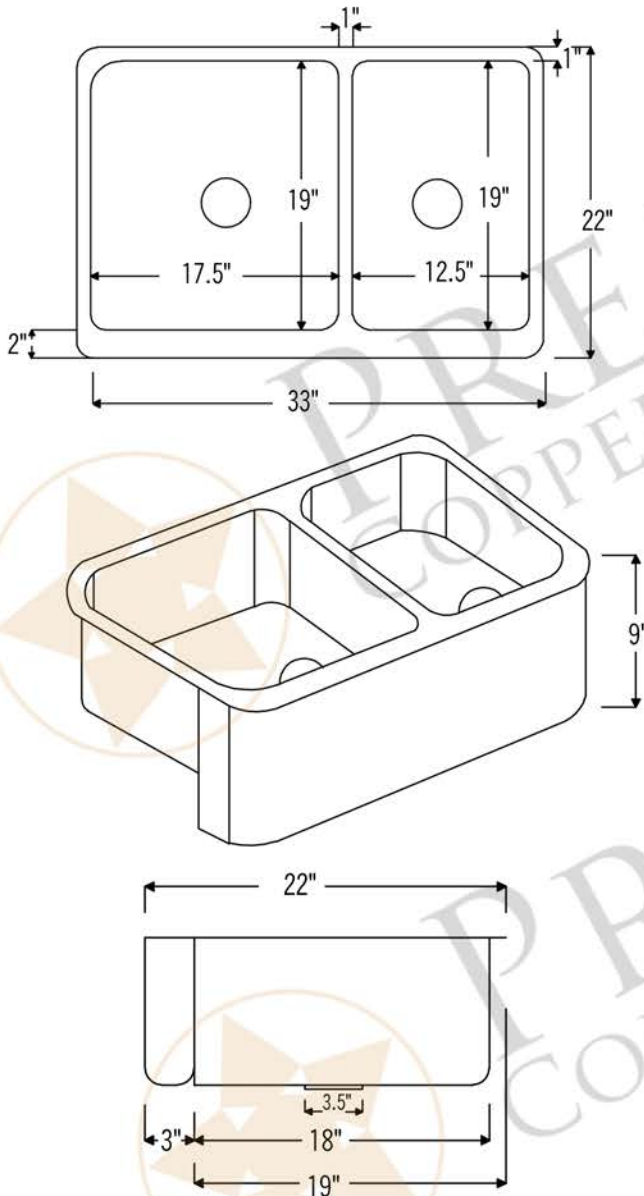

PREMIER
COPPER PRODUCTS

MODEL NUMBER: KA60DB33229

- * Description: 33" Hammered Copper Kitchen Apron 60/40 Double Basin Sink
- * Outer Dimension: 33" x 22" x 9"
- * Inner Dimension: L: 17.5" x 19" x 9" / R: 12.5" x 19" x 9"
- * Rim: Back, Left, Right - 1" / Front - 2"
- * Divider: 1" Wide (Optimized)
- * Drain Opening: 3.5"
- * Gauge: 14
- * Finish: Oil Rubbed Bronze

CODE/STANDARD COMPLIANCE

* IAPMO/cUPC LISTED

* ORB: Oil Rubbed Bronze

THIS PRODUCT IS HAND CRAFTED, SMALL VARIANCES IN COLOR AND SIZE MAY OCCUR.
DO NOT MAKE ANY INSTALLATION CUTS UNTIL YOU RECEIVE YOUR ITEM(S).