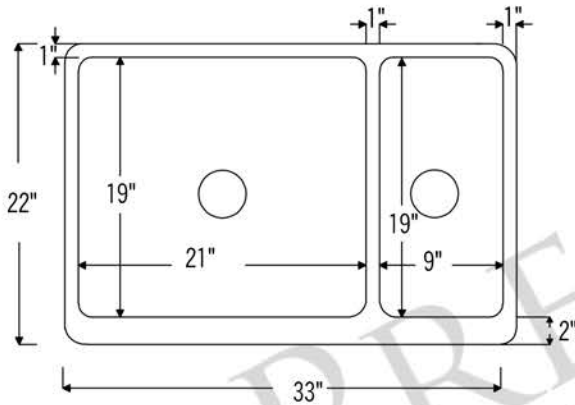

PREMIER  
COPPER PRODUCTS

MODEL NUMBER: KA75DB33229

- \* Description: 33" Hammered Copper Kitchen Apron 75/25 Double Basin Sink
- \* Outer Dimension: 33" x 22" x 9"
- \* Inner Dimension: L: 21" x 19" x 9" / R: 9" x 19" x 9"
- \* Rim: Back, Left, Right - 1" / Front - 2"
- \* Divider: 1" Wide (Optimized)
- \* Drain Opening: 3.5"
- \* Gauge: 14
- \* Finish: Oil Rubbed Bronze

CODE/STANDARD COMPLIANCE

\* IAPMO/cUPC LISTED

\* ORB: Oil Rubbed Bronze

THIS PRODUCT IS HAND CRAFTED, SMALL VARIANCES IN COLOR AND SIZE MAY OCCUR.  
DO NOT MAKE ANY INSTALLATION CUTS UNTIL YOU RECEIVE YOUR ITEM(S).