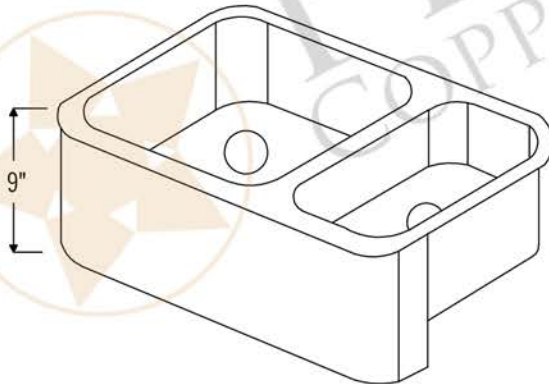

PREMIER
COPPER PRODUCTS

MODEL NUMBER: KA75DB33229

- Description: 33" Hammered Copper Kitchen Apron 75/25 Double Basin Sink
- Outer Dimension: 33" x 22" x 9"
- Inner Dimension: L: 21" x 19" x 9" / R: 9" x 19" x 9"
- Rim: Back, Left, Right - 1" / Front - 2"
- Divider: 1" Wide (Optimized)
- Drain Opening: 3.5"
- Gauge: 14
- Finish: Oil Rubbed Bronze

CODE/STANDARD COMPLIANCE

* IAPMO/cUPC LISTED

* ORB: Oil Rubbed Bronze

THIS PRODUCT IS HAND CRAFTED, SMALL VARIANCES IN COLOR AND SIZE MAY OCCUR.
DO NOT MAKE ANY INSTALLATION CUTS UNTIL YOU RECEIVE YOUR ITEM(S).