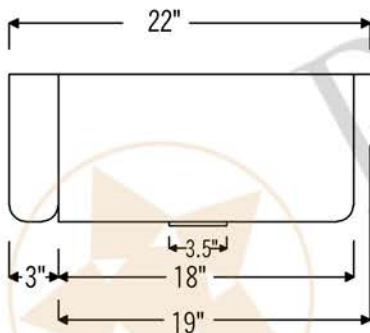

PREMIER
COPPER PRODUCTS

MODEL NUMBER: KA75DB33229

- Description: 33" Hammered Copper Kitchen Apron 75/25 Double Basin Sink
- Outer Dimension: 33" x 22" x 9"
- Inner Dimension: L: 21" x 19" x 9" / R: 9" x 19" x 9"
- Rim: Back, Left, Right - 1" / Front - 2"
- Divider: 1" Wide (Optimized)
- Drain Opening: 3.5"
- Gauge: 14
- Finish: Oil Rubbed Bronze

CODE/STANDARD COMPLIANCE

* IAPMO/cUPC LISTED

* ORB: Oil Rubbed Bronze

THIS PRODUCT IS HAND CRAFTED, SMALL VARIANCES IN COLOR AND SIZE MAY OCCUR.
DO NOT MAKE ANY INSTALLATION CUTS UNTIL YOU RECEIVE YOUR ITEM(S).