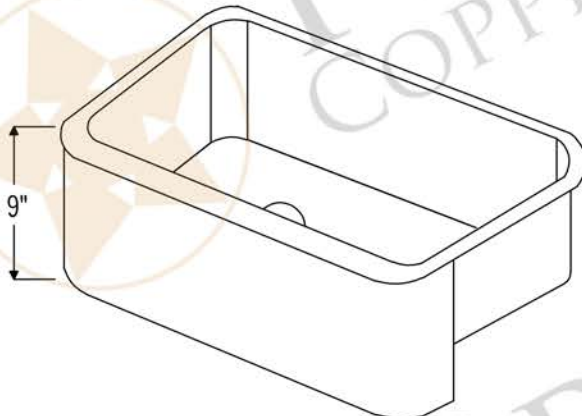

PREMIER
COPPER PRODUCTS

MODEL NUMBER: KASDB30229

- Description: 30" Hammered Copper Kitchen Apron Single Basin Sink
- Outer Dimension: 30" x 22" x 9"
- Inner Dimension: 28" x 19" x 9"
- Rim: Back, Left, Right - 1" / Front - 2"
- Drain Opening: 3.5"
- Finish: Oil Rubbed Bronze

CODE/STANDARD COMPLIANCE

* IAPMO/cUPC LISTED

* ORB: Oil Rubbed Bronze

THIS PRODUCT IS HAND CRAFTED, SMALL VARIANCES IN COLOR AND SIZE MAY OCCUR.
DO NOT MAKE ANY INSTALLATION CUTS UNTIL YOU RECEIVE YOUR ITEM(S).