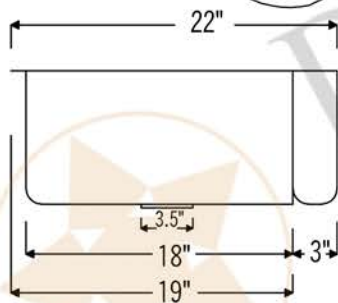

PREMIER
COPPER PRODUCTS

MODEL NUMBER: KASDB30229

- Description: 30" Hammered Copper Kitchen Apron Single Basin Sink
- Outer Dimension: 30" x 22" x 9"
- Inner Dimension: 28" x 19" x 9"
- Rim: Back, Left, Right - 1" / Front - 2"
- Drain Opening: 3.5"
- Finish: Oil Rubbed Bronze

CODE/STANDARD COMPLIANCE

* IAPMO/cUPC LISTED

* ORB: Oil Rubbed Bronze

THIS PRODUCT IS HAND CRAFTED, SMALL VARIANCES IN COLOR AND SIZE MAY OCCUR.
DO NOT MAKE ANY INSTALLATION CUTS UNTIL YOU RECEIVE YOUR ITEM(S).