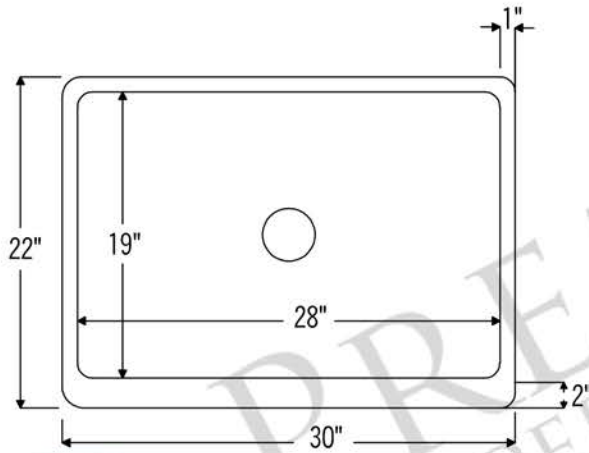

PREMIER
COPPER PRODUCTS

MODEL NUMBER: KASDB30229

- * Description: 30" Hammered Copper Kitchen Apron Single Basin Sink
- * Outer Dimension: 30" x 22" x 9"
- * Inner Dimension: 28" x 19" x 9"
- * Rim: Back, Left, Right - 1" / Front - 2"
- * Drain Opening: 3.5"
- * Finish: Oil Rubbed Bronze

CODE/STANDARD COMPLIANCE

* IAPMO/cUPC LISTED

* ORB: Oil Rubbed Bronze

THIS PRODUCT IS HAND CRAFTED, SMALL VARIANCES IN COLOR AND SIZE MAY OCCUR.
DO NOT MAKE ANY INSTALLATION CUTS UNTIL YOU RECEIVE YOUR ITEM(S).